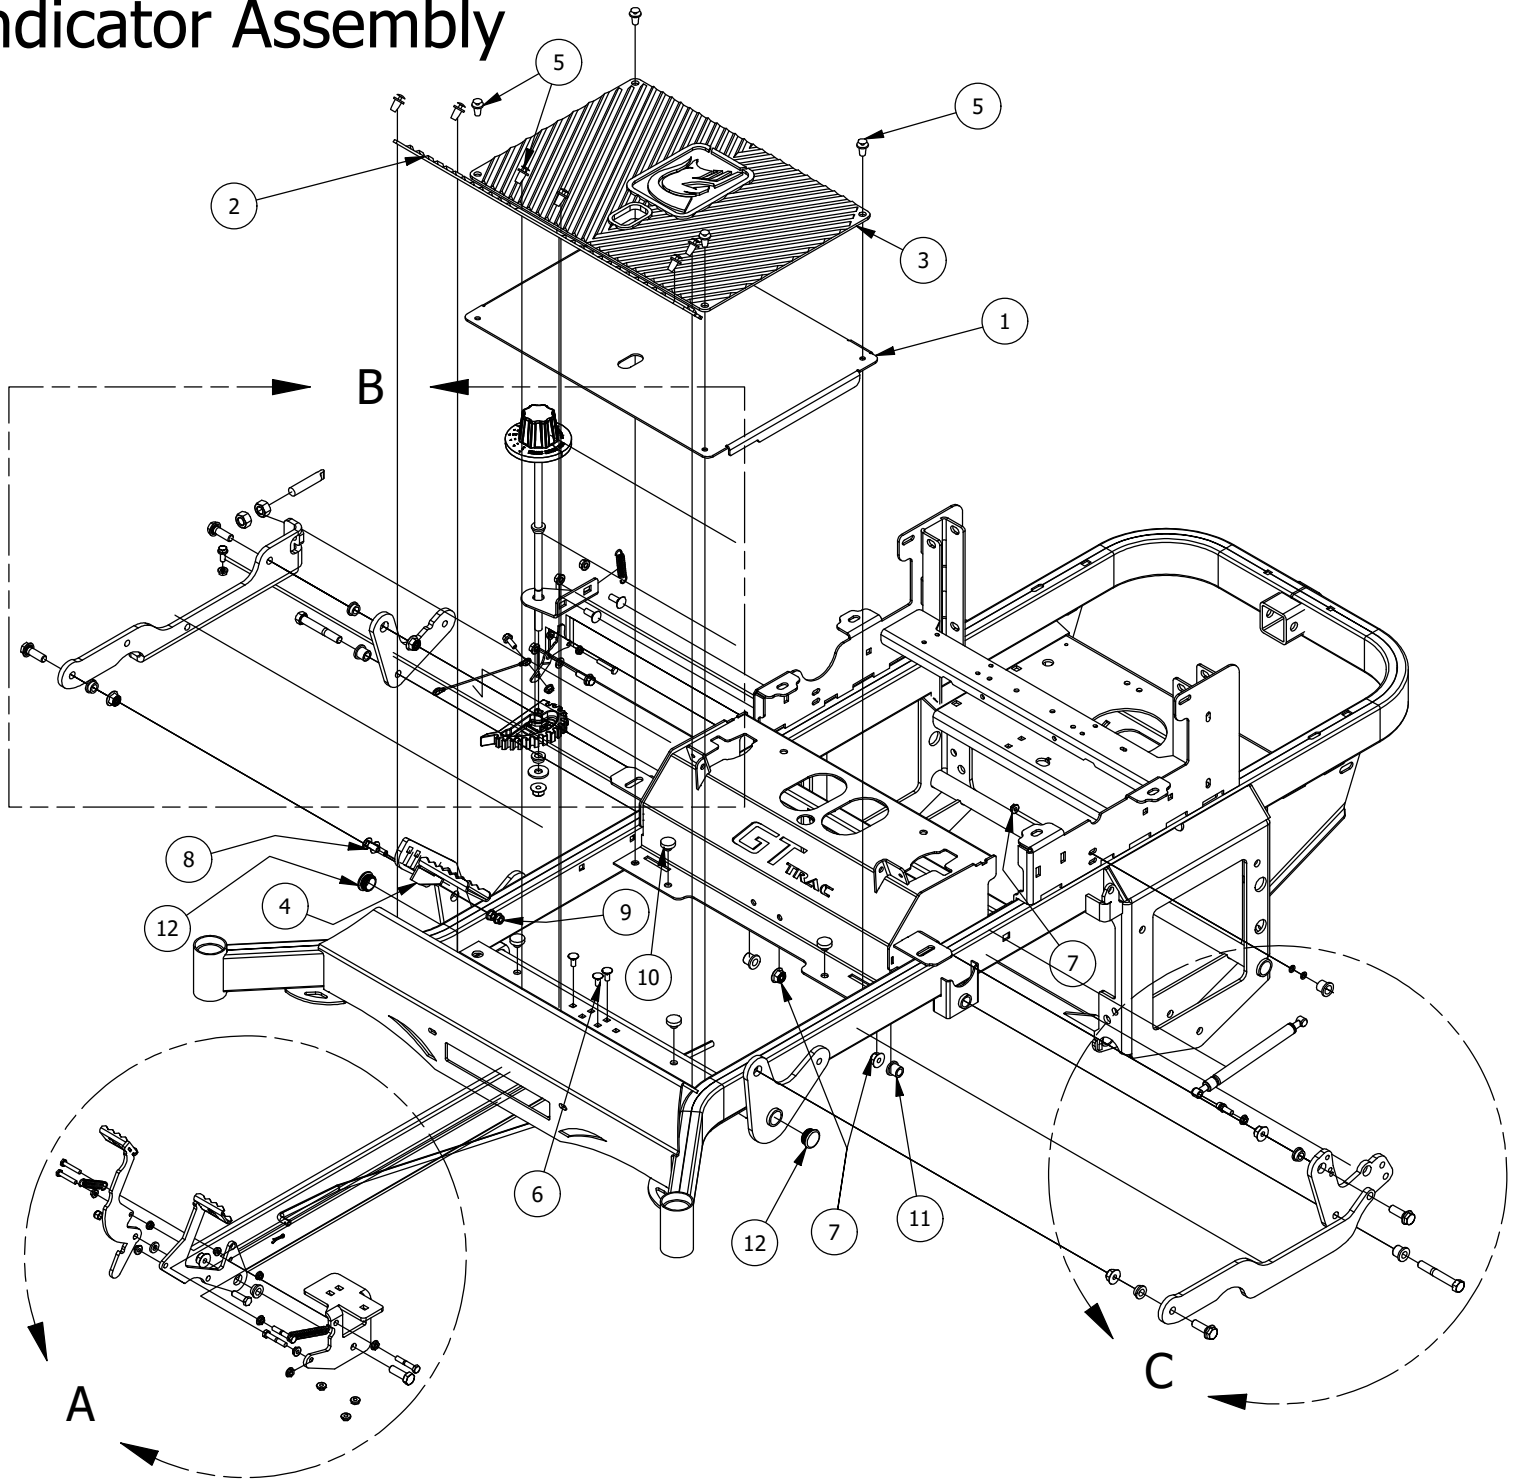

SRT HD Parts Manual

2021

Table of Contents

FRONT FORK ASSEMBLY	3
BRAKE, FLOORBOARD AND HEIGHT INDICATOR ASSEMBLY	4-7
BATTERY AND SEAT SUSPENSION ASSEMBLY	8-9
DRIVE ARM ASSEMBLY.....	10-11
SEAT FRAME AND PUMP IDLER ASSEMBLY.....	12-15
GAS TANK ASSEMBLY.....	16-17
TRANSMISSION ASSEMBLY	18-19
54" DECK ASSEMBLY.....	20-23
61" DECK ASSEMBLY.....	24-27
72" DECK ASSEMBLY.....	28-31
DECK CHUTE ASSEMBLY	32
DECK SPINDLE ASSEMBLY.....	33
KAWASAKI FT730-EFI ASSEMBLY.....	34
KAWASAKI FXT1000-EFI ASSEMBLY	35
28HP VANGUARD ENGINE ASSEMBLY	36
DECALS.....	37

Brake, Floorboard, and Height Indicator Assembly

Parts List

ITEM	QTY	PART NUMBER	DESCRIPTION
1	1	439-0007-03	Mower Floorboard
2	1	481-0005-00	2017 Mower Rubber Foot Rest Mat
3	1	481-0006-00	2017 Mower Logo Floor Mat
4	1	439-0059-03	Mower Deck Height Foot Pedal
5	10	414-0002-00	8MM PUSH TYPE RETAINER NYLON BLACK
6	3	418-0008-00	5/16-18 X 3/4 CARRIAGE BOLT ZINC
7	8	413-0002-00	1/2-13 NYLON INSERT FLANGE LOCKNUT ZC YELLOW
8	2	418-0045-00	3/8-16 X 1 Carriage Bolt Zinc Yellow
9	4	413-0004-00	3/8-16 HEX FLANGE NUT W/SERR ZINC
10	4	429-0002-00	Push-In Rubber Bumper, Mower Floor
11	4	410-0068-00	.502 ID X .753 OD X .75 OAL X1 FL OD X .125 FL BUSHING
12	2	414-0015-00	1-1/4" Round Tube Plug