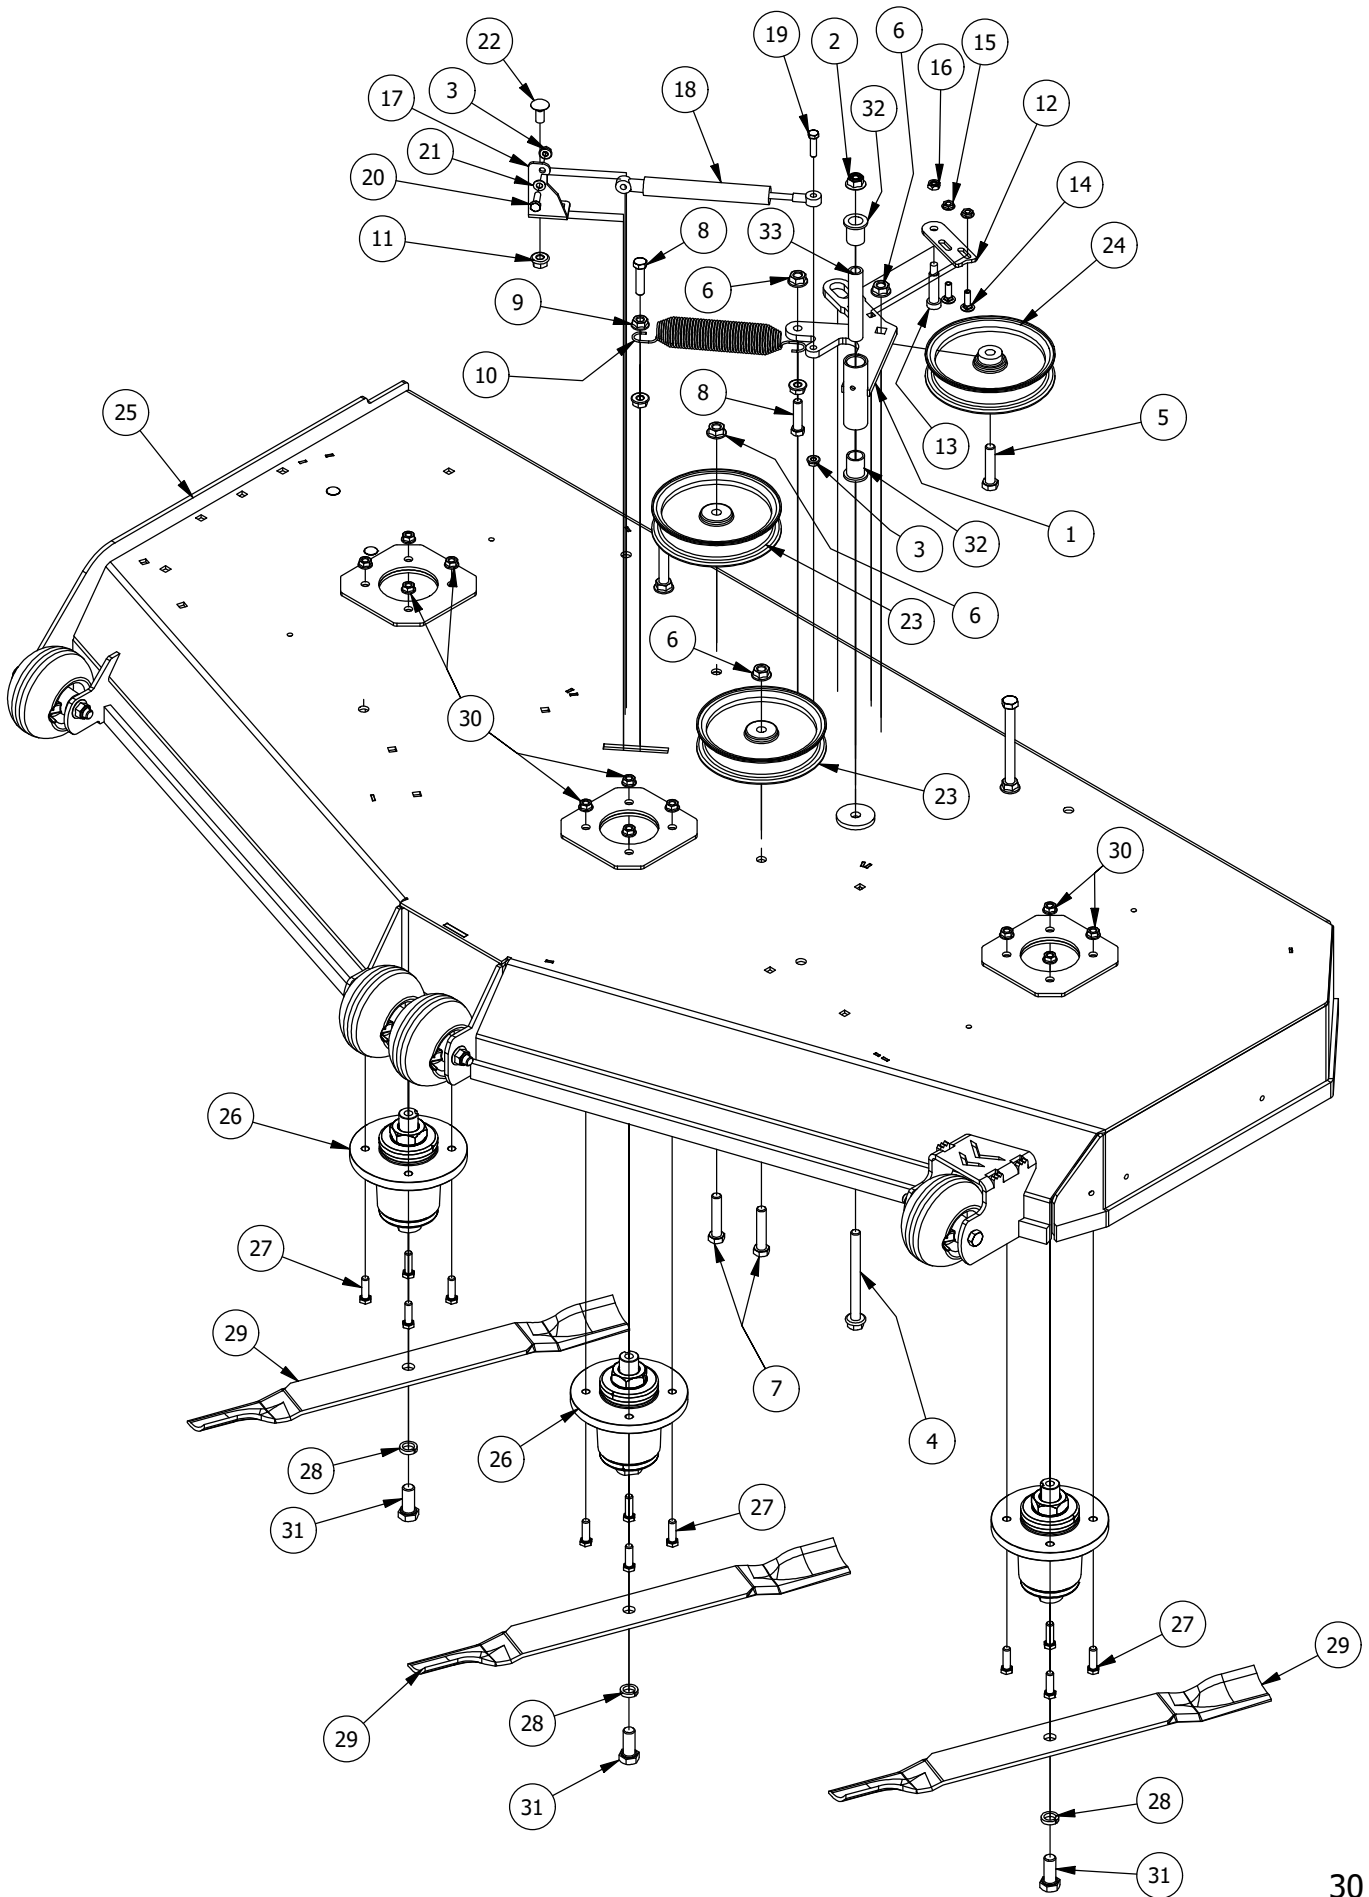

72" Deck Assembly 2

72" Deck Assembly 2			
ITEM	QTY	PART NUMBER	DESCRIPTION
1	1	490-0019-00	Mower Deck Idler Pulley Arm Assembly
2	4	413-0002-00	1/2-13 NYLON INSERT FLANGE LOCKNUT ZC YELLOW
3	2	413-0027-00	5/16-18 NYLON INSERT FLANGE LOCKNUT ZC YELLOW
4	1	418-0009-00	1/2-13 X 5-1/2 HEX FLANGE BOLT GR 8 ZY
5	1	418-0012-00	1/2-13 X 2-1/4 HEX C/S GR 5 ZINC
6	4	413-0010-00	1/2-13 HEX FLANGE NUT W/SERR ZINC
7	2	418-0014-00	1/2-13 X 2-1/2 HEX FLANGE BOLT GR 8 ZC YELLOW
8	2	418-0011-00	7/16-14 X 1-3/4 HEX C/S GR 2 ZINC (NOT A/T)
9	3	413-0001-00	7/16-14 HEX FLANGE NUT W/SERR ZINC
10	1	434-0007-00	2019 Mower Deck Spring
11	17	413-0011-00	7/16-14 HEX FLANGE NUT W/SERR ZINC YELLOW
12	1	439-0257-00	Deck Idler Pulley Belt Retainer Brkt
13	1	418-0106-00	1/2"-20x1-3/4" Shoulder Bolt
14	2	418-0010-00	5/16-18 X 1 CARRIAGE BOLT ZC/YEL
15	2	413-0006-00	5/16-18 HEX FLANGE NUT W/SERR ZINC
16	1	613-2004-00	3/8"-16 Nyloc Jam Nut
17	1	439-0335-00	Deck Belt Idler Damper Mounting Bracket
18	1	434-0009-00	Idler Gas Spring
19	1	418-0109-00	5/16- 18 x 1 1/4 Hex C/S (GR.8) ZC/Yel
20	1	418-0108-00	5/16 x1 Hex C/S (GR8) ZC/Yel
21	1	419-0016-00	5/16" ID X 5/8" OD X 1/16" THK BRONZE WASHER
22	1	418-0017-00	7/16-14 X 1 CARRIAGE BOLT ZINC
23	2	433-0015-00	6-3/4" Idler Pulley, 15/16" Spacer Assembly
24	1	433-0014-00	6-3/4" Idler Pulley, 7/16" Spacer Assembly
25	1	490-0066-00	72" Mower Deck Assembly
26	3	437-0005-00	Mower Heavy Duty Deck Spindle
27	12	418-0005-00	3/8-16 x 1-1/4 Hex Bolt GR5
28	3	419-0004-00	5/8 SPLIT LOCKWASHER ZINC
29	3	438-0003-00	72" Mower Deck Blade
30	12	413-0004-00	3/8-16 HEX FLANGE NUT W/SERR ZINC
31	3	418-0078-00	5/8-11 X 1-1/2 HEX C/S GR 8 ZC YELLOW
32	2	410-0007-00	3/4" ID X 15/16" OD X 1-1/8" LENGTH FLANGE BUSHING
33	1	425-0006-00	Mower Inner Idler Spacer