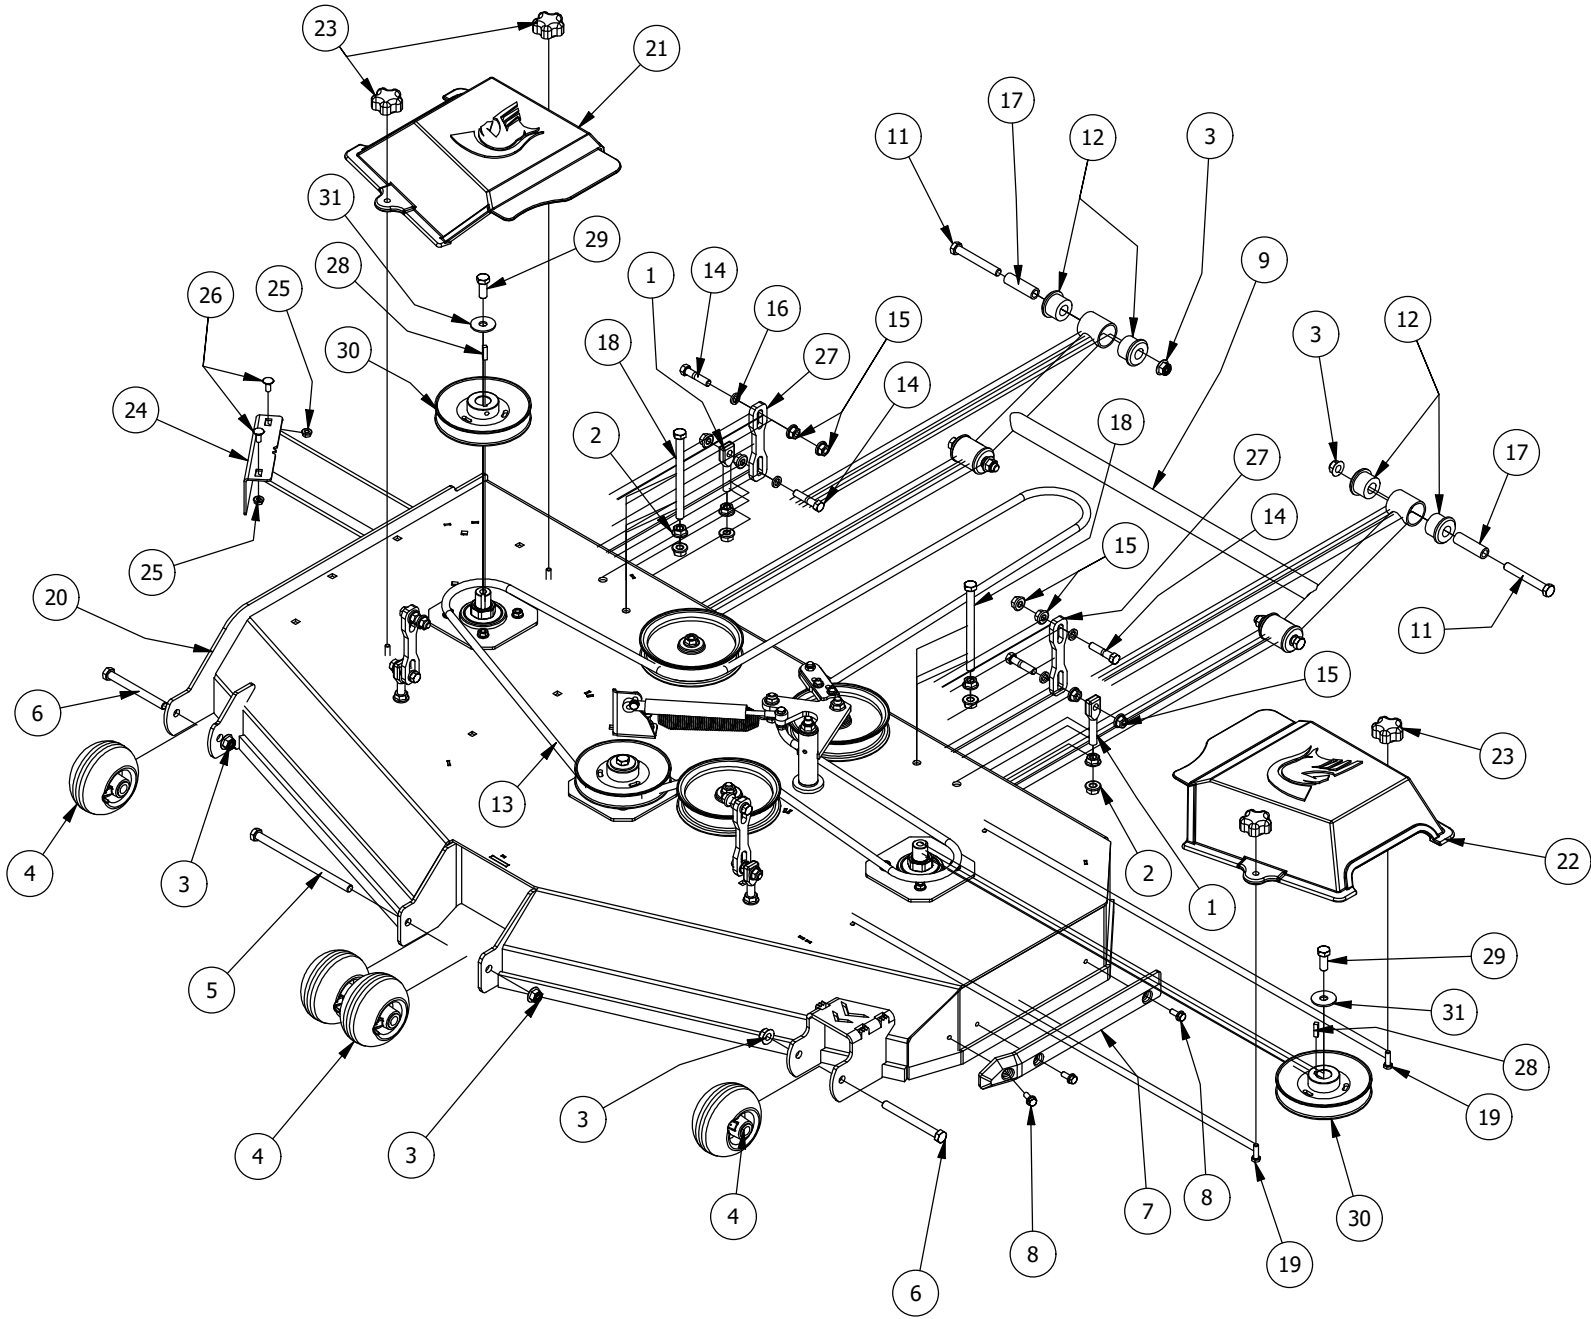

61" Deck Assembly 1

61" Deck Assembly 1			
ITEM	QTY	PART NUMBER	DESCRIPTION
1	4	448-0001-00	Mower Deck Height Adjustment Stud
2	12	413-0005-00	1/2-13 HEX FLANGE NUT W/SERR ZINC YELLOW
3	8	413-0002-00	1/2-13 NYLON INSERT FLANGE NUT ZINC YELLOW
4	4	422-0001-00	Anti-Scalp Wheel
5	1	418-0003-00	1/2-13 X 8-1/2 HEX C/S GR 5 ZINC YELLOW
6	2	418-0016-00	1/2-13 X 5 HEX C/S GR 2 ZINC YELLOW
7	1	429-0001-00	Mower Nylon Deck Guard
8	3	418-0049-00	5/16-18 X 3/4 IND HWH TRI LOB ZINC
9	1	490-0014-00	Mower 54"/61" Deck Frame Stabilizer Assembly
11	4	418-0021-00	1/2-13 X 3-3/4 HEX C/S GR 5 ZINC
12	8	732-2000-00	Large MTV A-Arm Bushing
13	1	461-0002-00	61" Mower Deck Belt, HB x 167.9" Effective Length
14	8	418-0046-00	7/16-14 X 2 HEX C/S GR 5 ZINC YELLOW
15	17	413-0011-00	7/16-14 HEX FLANGE NUT W/SERR ZINC YELLOW
16	8	419-0010-00	.443 ID X .750 OD X .125 THK NYLON BLACK
17	4	732-2001-00	Large MTV A-Arm Bushing Sleeve
18	2	418-0044-00	1/2-13 X 6-1/2 HEX C/S GR 8 ZINC YELLOW
19	5	418-0108-00	5/16 x1 Hex C/S (GR8) ZC/Yel
20	1	490-0061-00	2020 61 RT/SRT Deck assembly
21	1	414-0020-00	Right Pulley Cover 61" RZ/RT/SRT, 72" RT/SRT
22	1	414-0021-00	Left Pulley Cover 61" RZ/RT/SRT, 72" RT/SRT
23	4	445-0005-00	5/16-18 5-LOBE (STAR) FEMALE SOFT TOUCH KNOB (1.90 DIA) BLK
24	1	439-0398-00	2020 RT&SRT/RZ 61 Deck wiper Brkt
25	2	413-0022-00	5/16-18 HEX FLANGE NUT W/SERR ZINC YELLOW
26	2	418-0008-00	5/16-18 X 3/4 CARRIAGE BOLT ZINC
27	4	435-0007-00	Mower Deck Link
28	3	442-0001-00	1/4 X 1 SQUARE KEY STOCK
29	3	418-0006-00	1/2-20 X 1-1/4 HEX C/S GR 5 ZINC
30	3	433-0003-00	Deck Pulley 61"
31	3	419-0001-00	1/2" X 1-5/8 BELLEVILLE CUP WASHER ZINC YELLOW