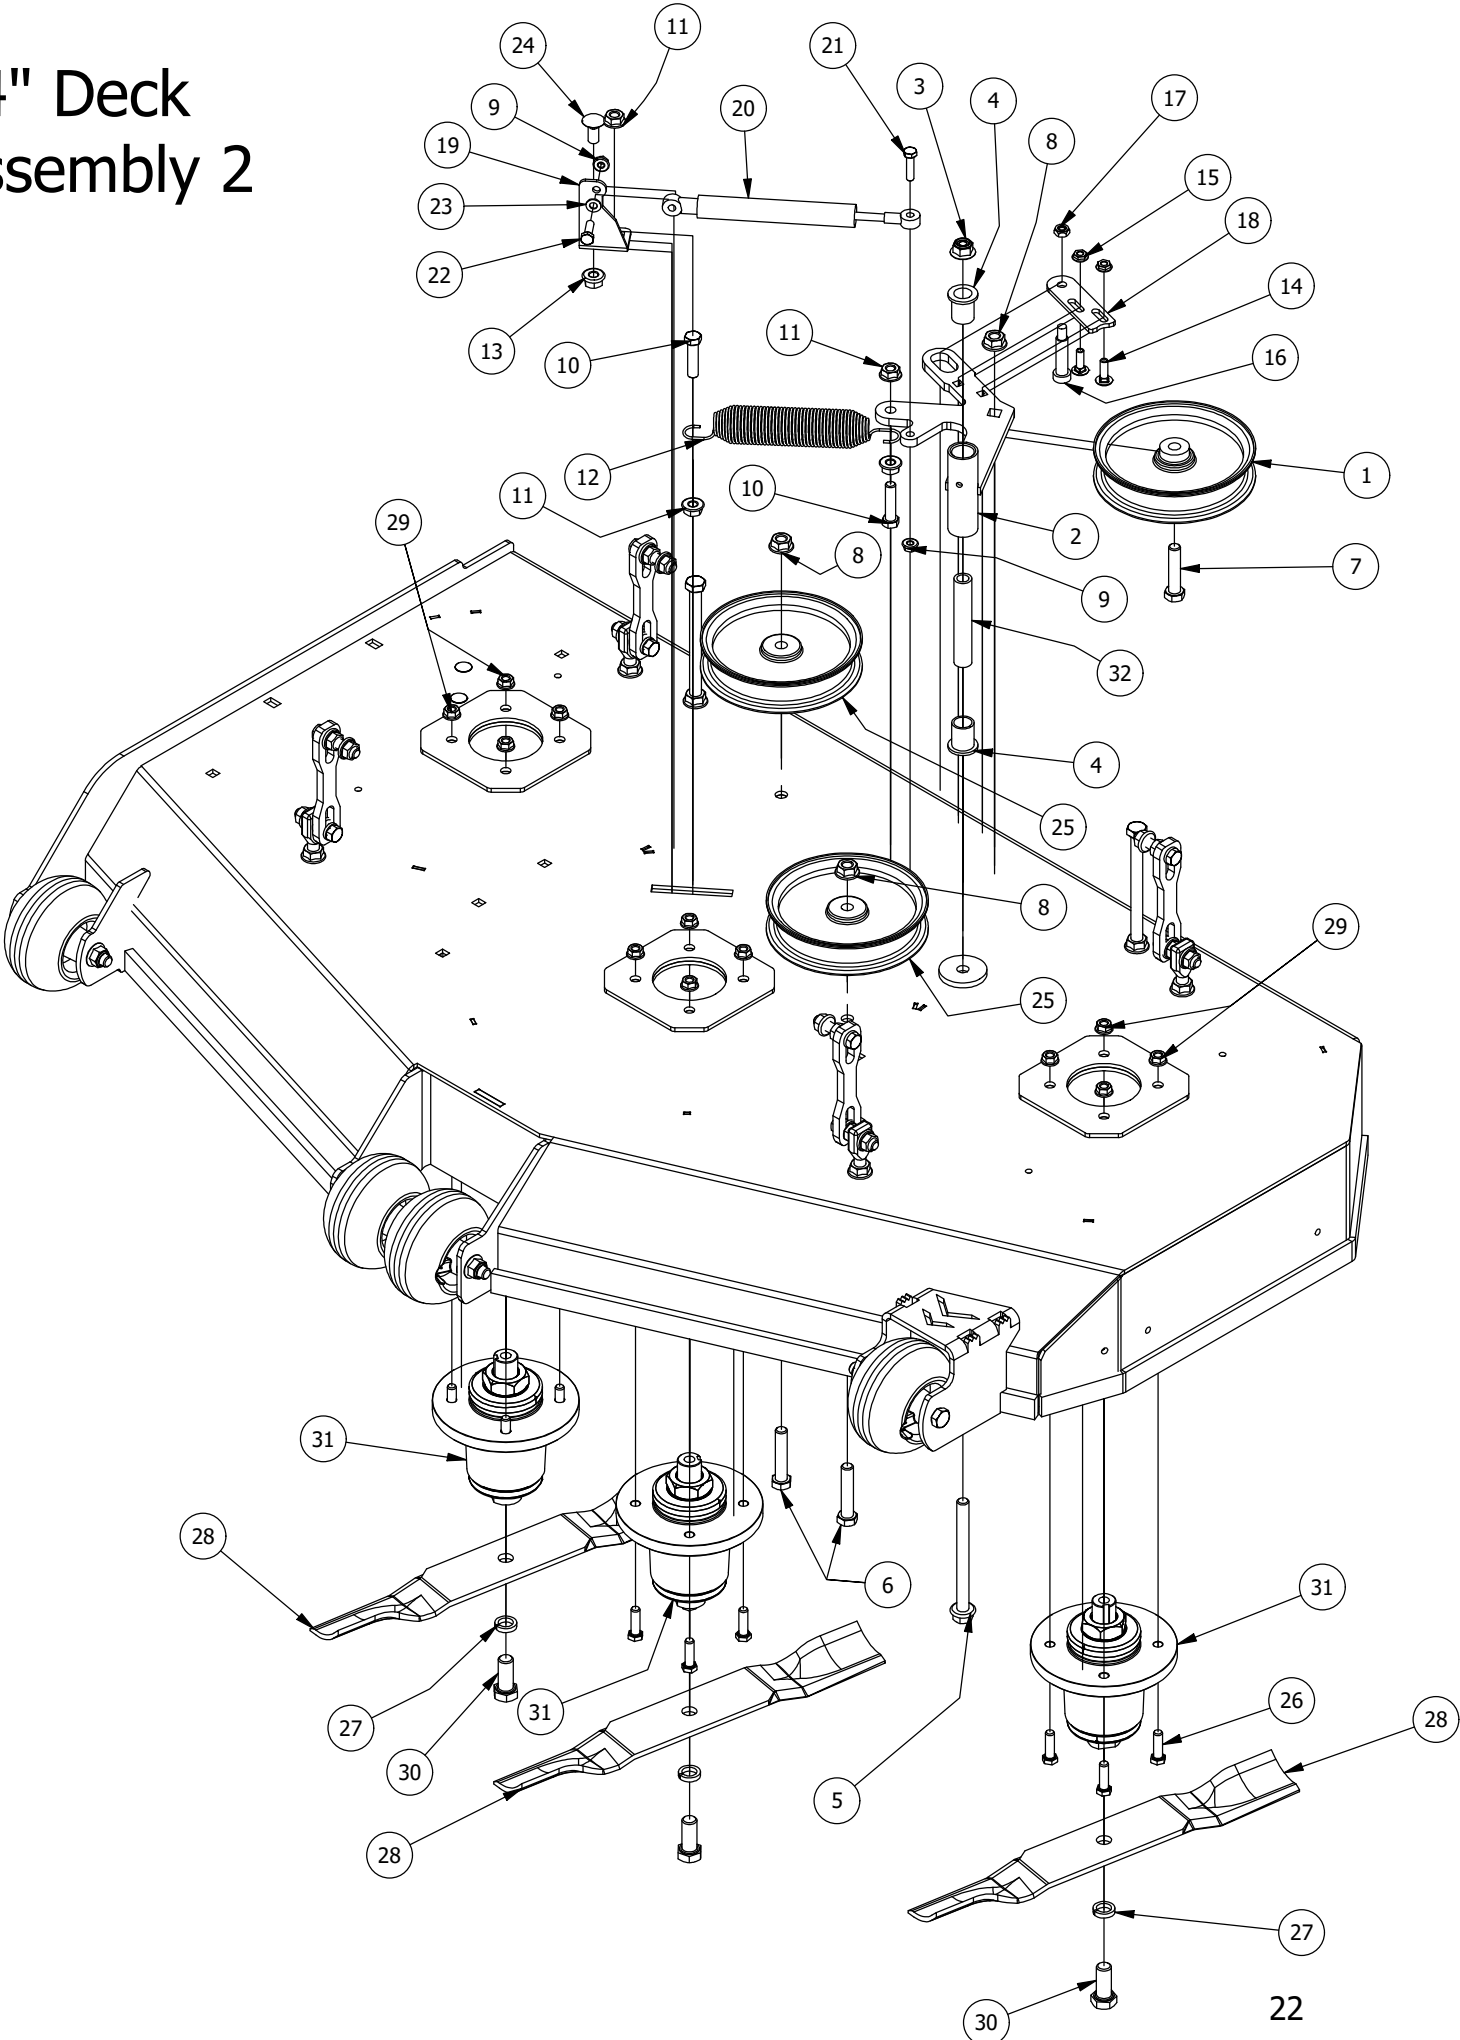

54" Deck Assembly 2

54" Deck Assembly 2			
ITEM	QTY	PART NUMBER	DESCRIPTION
1	1	433-0014-00	6-3/4" Idler Pulley, 7/16" Spacer Assembly
2	1	490-0019-00	Mower Deck Idler Pulley Arm Assembly
3	4	413-0002-00	1/2-13 NYLON INSERT FLANGE LOCKNUT ZC YELLOW
4	2	410-0007-00	3/4" ID X 15/16" OD X 1-1/8" LENGTH FLANGE BUSHING
5	1	418-0009-00	1/2-13 X 5-1/2 HEX FLANGE BOLT GR 8 ZY
6	2	418-0014-00	1/2-13 X 2-1/2 HEX FLANGE BOLT GR 8 ZC YELLOW
7	1	418-0012-00	1/2-13 X 2-1/4 HEX C/S GR 5 ZINC
8	3	413-0010-00	1/2-13 HEX FLANGE NUT W/SERR ZINC
9	2	413-0027-00	5/16-18 NYLON INSERT FLANGE LOCKNUT ZC YELLOW
10	2	418-0011-00	7/16-14X 1-3/4 HEX C/S GR5 ZINC Yellow
11	4	413-0001-00	7/16-14 HEX FLANGE NUT W/SERR ZINC
12	1	434-0007-00	2019 Mower Deck Spring
13	17	413-0011-00	7/16-14 HEX FLANGE NUT W/SERR ZINC YELLOW
14	2	418-0010-00	5/16-18 X 1 CARRIAGE BOLT ZC/YEL
15	2	413-0006-00	5/16-18 HEX FLANGE NUT W/SERR ZINC
16	1	418-0106-00	1/2"-20x1-3/4" Shoulder Bolt
17	1	613-2004-00	3/8"-16 Nyloc Jam Nut
18	1	439-0257-00	Deck Idler Pulley Belt Retainer Brkt
19	1	439-0335-00	Deck Belt Idler Damper Mounting Bracket
20	1	434-0009-00	Idler Gas Spring
21	1	418-0109-00	5/16- 18 x 1 1/4 Hex C/S (GR.8) ZC/Yel
22	1	418-0108-00	5/16 x1 Hex C/S (GR8) ZC/Yel
23	1	419-0016-00	5/16" ID X 5/8" OD X 1/16" THK BRONZE WASHER
24	1	418-0017-00	7/16-14 X 1 CARRIAGE BOLT ZINC
25	2	433-0015-00	6-3/4" Idler Pulley, 15/16" Spacer Assembly
26	12	418-0005-00	3/8-16 x 1-1/4 Hex Bolt GR5
27	3	419-0004-00	5/8 SPLIT LOCKWASHER ZINC
28	3	438-0001-00	54" Mower Deck Blade
29	12	413-0004-00	3/8-16 HEX FLANGE NUT W/SERR ZINC
30	3	418-0078-00	5/8-11 X 1-1/2 HEX C/S GR 8 ZC YELLOW
31	3	437-0005-00	Mower Heavy Duty Deck Spindle
32	1	425-0006-00	Mower Inner Idler Spacer