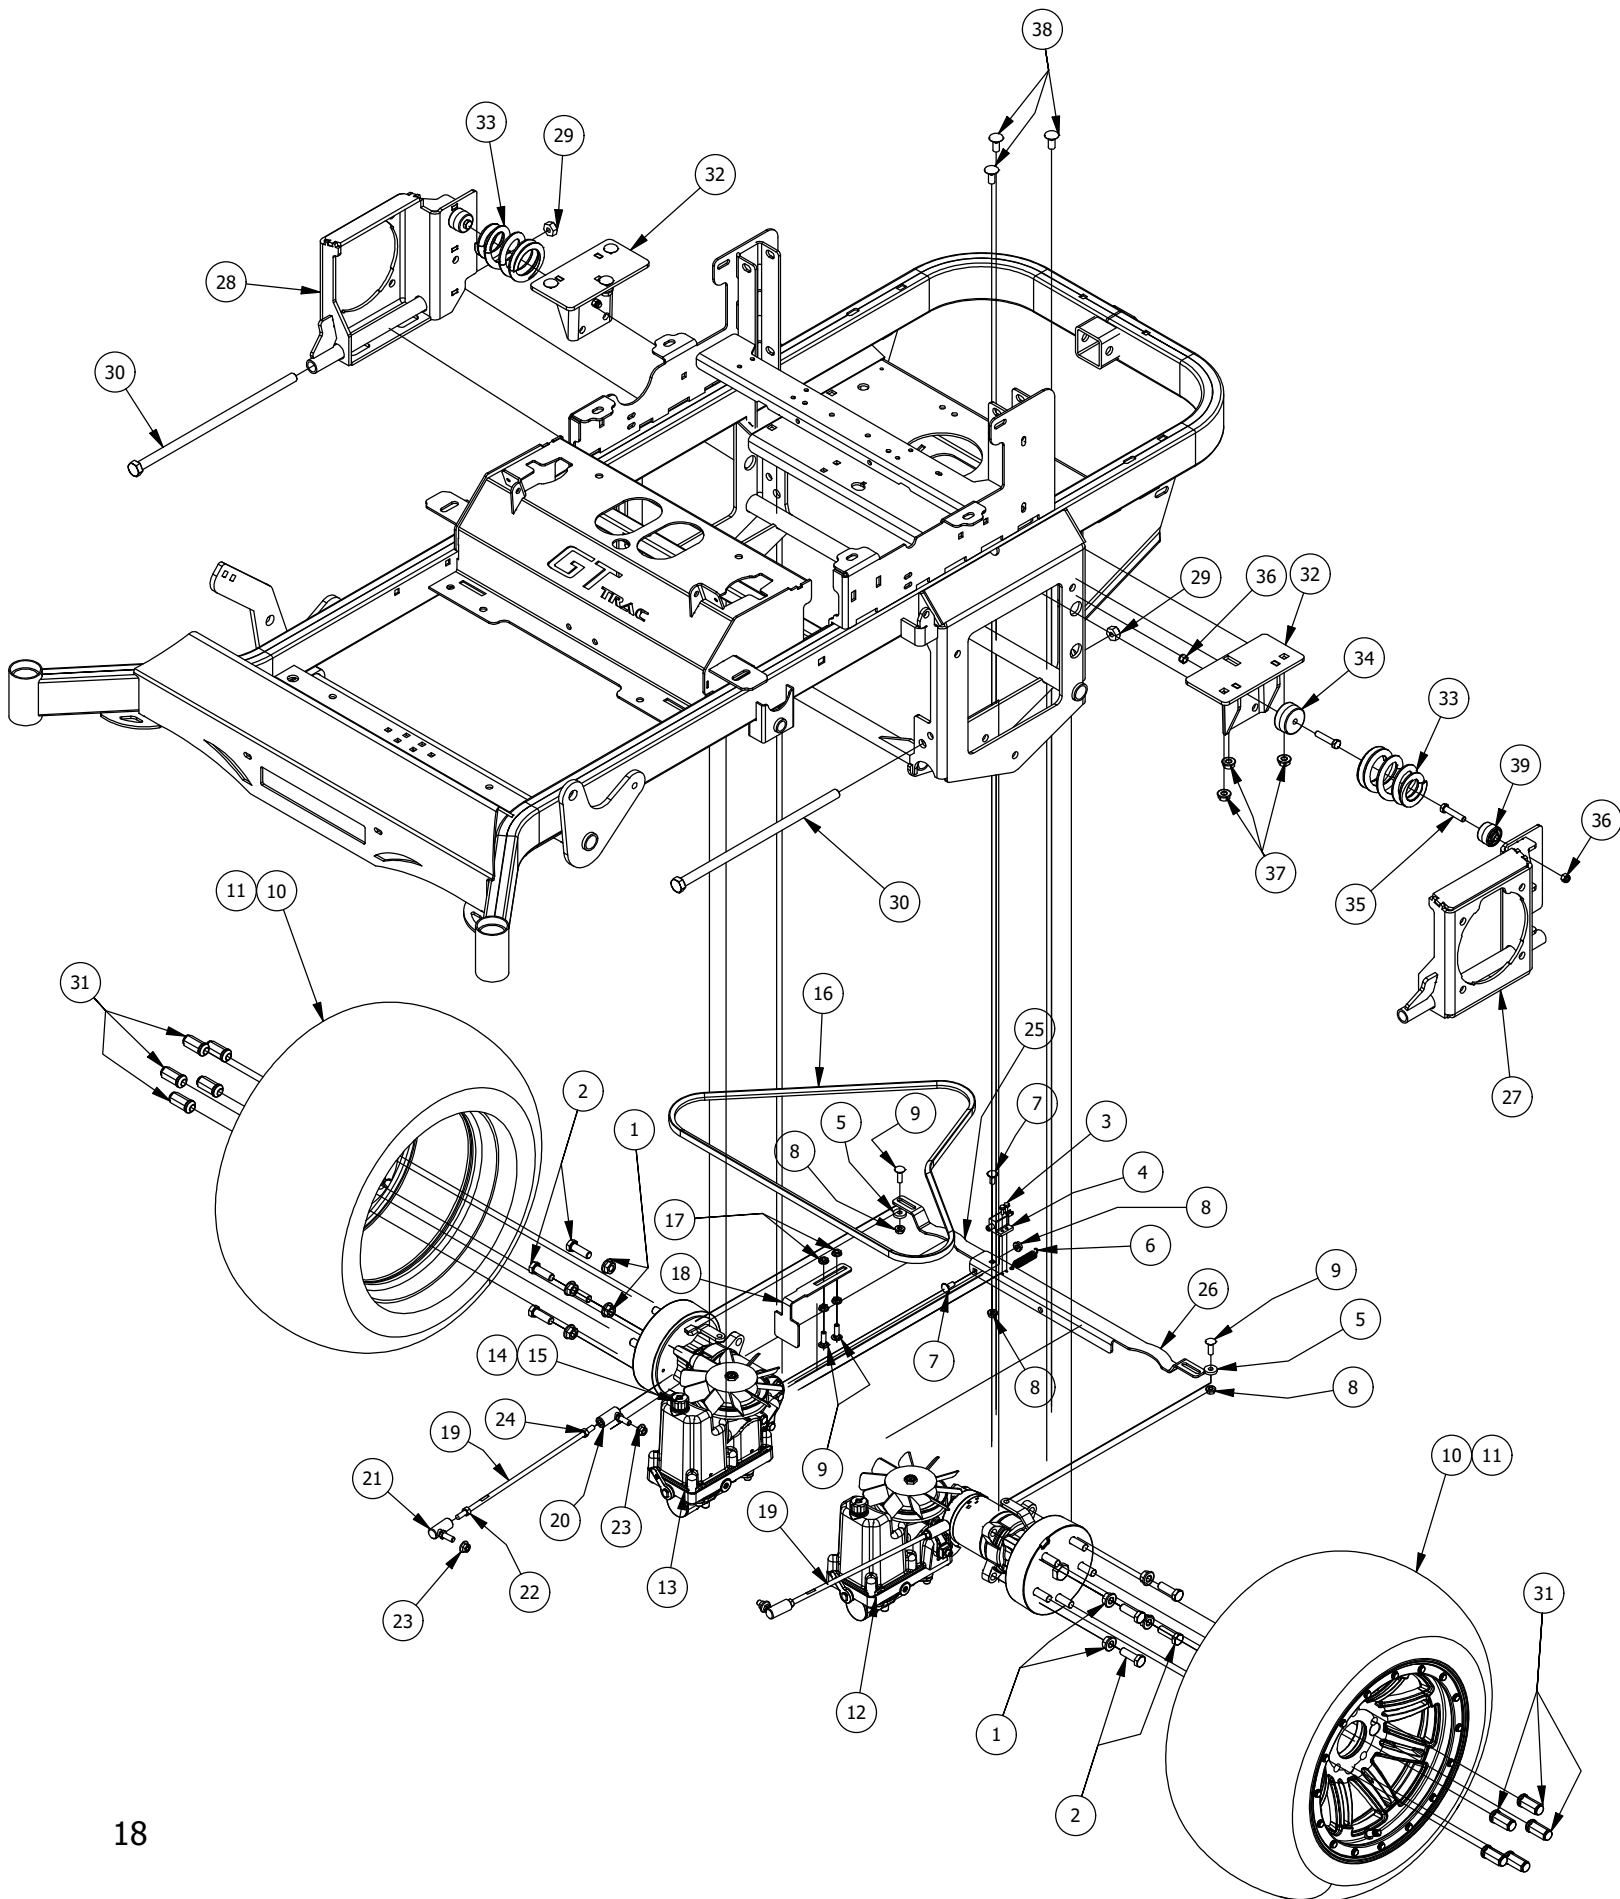

Transmission Assembly

Transmission Assembly			
ITEM	QTY	PART NUMBER	DESCRIPTION
1	8	413-0010-00	1/2-13 HEX FLANGE NUT W/SERR ZINC
2	8	418-0020-00	1/2-13 X 1-1/2 HEX C/S GR 5 ZINC
3	2	418-0032-00	8-32 X 1/2 IND. HWH SLOT TYPE F TCS ZINC
4	1	486-0030-00	NO Plunger Limit Switch
5	2	419-0006-00	.312 ID X .875 OD X .1875 THK F/W NYLON BLK
6	1	434-0003-00	Brake Pedal Release Spring
7	2	418-0008-00	5/16-18 X 3/4 CARRIAGE BOLT ZINC
8	4	413-0019-00	5/16-18 NYLON INSERT FLANGE L/NUT ZINC
9	4	418-0010-00	5/16-18 X 1 CARRIAGE BOLT ZC/YEL
10	2	422-0005-00	Mower Aluminum Wheel and Radial Tire (XD/Upgrades)
11	1	422-0006-00	24 x 14 R12 Soft Ride Radial Tire Only
12	1	450-0005-00	HTJ12 Parker Hydrostatic Transmission Left
13	1	450-0006-00	HTJ12 Parker Hydrostatic Transmission Right
14	2	450-0031-00	Parker Transaxle Dip Stick
15	1	450-0023-00	HTEHTJ Filter
16	1	461-0005-00	Mower Pump Belt, SRT models, A x 69.25" Effective Length
17	4	413-0006-00	5/16-18 HEX FLANGE NUT W/SERR ZINC
18	1	439-0066-03	Mower Standard Transmission Brake Interlock Bracket
19	2	435-0002-00	Transmission Drive Arm Rod Standard Transmission
20	2	410-0001-00	Control Arm Rod End, Right
21	2	410-0002-00	Control Arm Rod End, Left
22	2	413-0003-00	5/16 Hex Nut Left hand thread
23	4	413-0034-00	5/16-24 HEX FLANGE NUT W/SERR ZINC
24	2	413-0035-00	5/16-24 HEX NUT ZINC
25	1	439-0606-03	Mower Park Brake Bracket Right
26	1	439-0607-03	Mower Park Brake Bracket Left
27	1	490-0009-03	Mower Left Rear Suspension Assembly-SRT-Pro, HD
28	1	490-0010-03	Mower Right Rear Suspension Assembly-SRT-Pro, HD
29	2	413-0050-00	5/8-11 NYLON INSERT FLANGE L/NUT ZINC
30	2	418-0058-00	5/8-11 X 15" HEX C/S GR 2 ZINC 3" THD LENGTH
31	10	613-0001-00	1/2 Lug Nut-44011- Front
32	2	490-0069-03	Mower Suspension Frame Bracket Assembly
33	2	587-0002-00	eNVy Rear Suspension Spring
34	2	434-0010-00	Suspension Spring inside Guide
35	4	418-0051-00	3/8-16 X 1-3/4 HEX C/S GR 2 ZINC
36	4	413-0013-00	3/8-16 NYLON INSERT FLANGE LOCKNUT ZINC
37	6	413-0001-00	7/16-14 HEX FLANGE NUT W/SERR ZINC
38	6	418-0017-00	7/16-14 X 1 CARRIAGE BOLT ZINC
39	2	434-0011-00	Suspension Spring Outside Guide