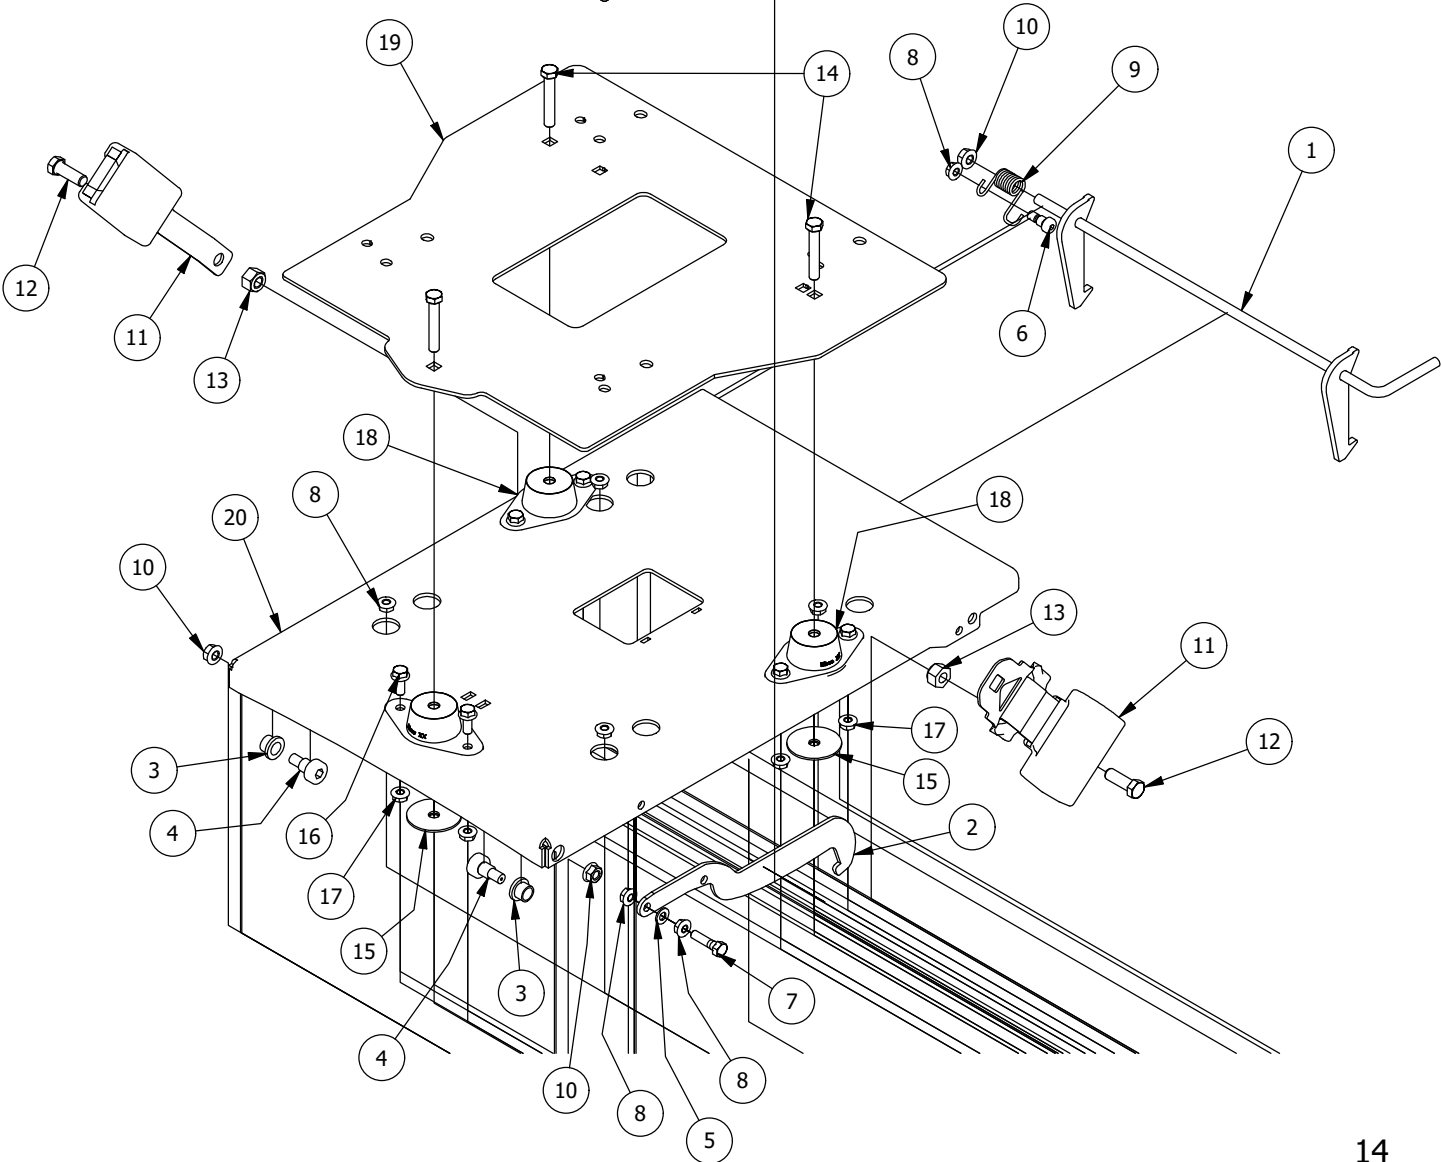

DETAIL A

Detail A			
ITEM	QTY	PART NUMBER	DESCRIPTION
1	1	490-0011-00	Mower Seat Latch Release Assembly
2	1	439-0065-00	Mower Seat Latch Hook
3	2	410-0010-00	1/2" ID X 5/8" OD X 1/2" LENGTH FLANGE BUSHING
4	2	418-0038-00	1/2 X 1/2 SOCKET SHOULDER BOLT ZC YELLOW
5	1	419-0016-00	5/16" ID X 5/8" OD X 1/16" THK BRONZE WASHER
6	1	418-0037-00	3/8 X 3/8 SOCKET SHOULDER BOLT ZC YELLOW
7	1	418-0036-00	5/16-18 X 1-1/4 HEX TAP BOLT ZINC GR8
8	7	413-0019-00	5/16-18 NYLON INSERT FLANGE L/NUT ZINC
9	1	434-0004-00	Seat Latch Spring
10	6	413-0029-00	3/8-16 NYLON INSERT FLANGE L/NUT ZC YELLOW
11	1	471-0003-00	Mower Seat Belt
12	2	618-2097-00	7/16-20 x 1-1/4 GR8 Hex Cap Screw
13	2	413-0054-00	7/16-20 Nylon Insert Locknut
14	3	418-0107-00	3/8-16 X 2-1/4 HEX FLANGE BOLT GR 8 ZC YELLOW
15	3	419-0022-00	3/8 X 2" OD FENDER WASHER ZC YELLOW
16	6	418-0048-00	5/16-18 X 3/4 HEX FLANGE BOLT GR 8 ZC YELLOW
17	6	413-0022-00	5/16-18 HEX FLANGE NUT W/SERR ZINC YELLOW
18	3	487-0007-00	Floating Seat Damper-Stiffer
19	1	426-0233-00	2018/2019 Floating Seat Plate (For Parts)
20	1	426-0232-00	2019 RT/SRT Floating Seat Base Plate
21	1	471-0015-00	2019 Full Suspension seat
22	1	433-0014-00	6-3/4" Idler Pulley, 7/16" Spacer Assembly