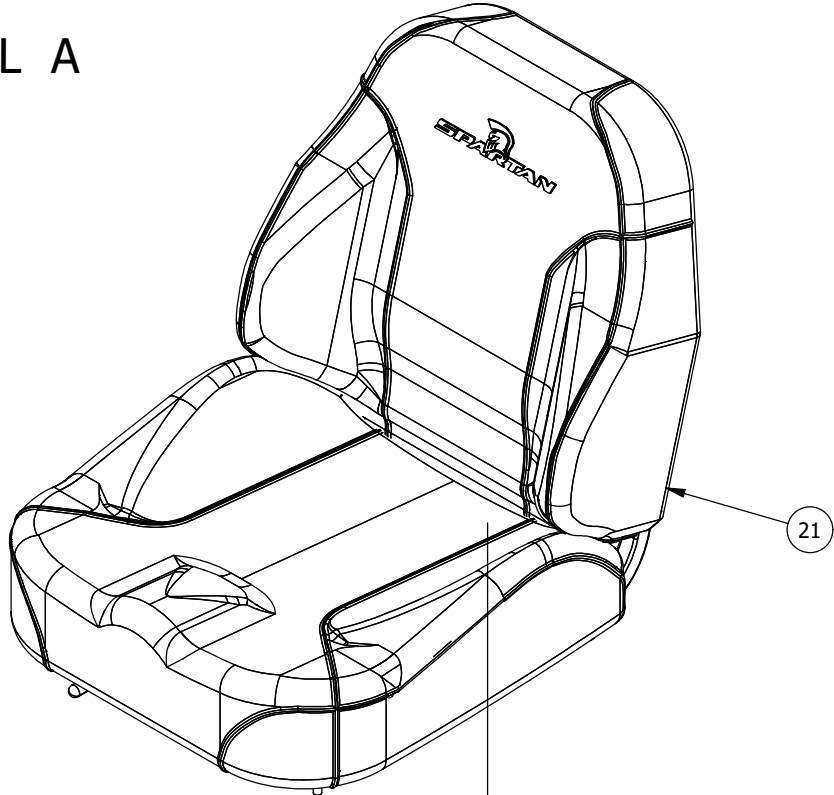

DETAIL A

Detail A			
ITEM	QTY	PART NUMBER	DESCRIPTION
1	1	490-0011-00	Mower Seat Latch Release Assembly
2	1	439-0065-00	Mower Seat Latch Hook
3	2	410-0010-00	1/2" ID X 5/8" OD X 1/2" LENGTH FLANGE BUSHING
4	2	418-0038-00	1/2 X 1/2 SOCKET SHOULDER BOLT ZC YELLOW
5	1	419-0016-00	5/16" ID X 5/8" OD X 1/16" THK BRONZE WASHER
6	1	418-0037-00	3/8 X 3/8 SOCKET SHOULDER BOLT ZC YELLOW
7	1	418-0036-00	5/16-18 X 1-1/4 HEX TAP BOLT ZINC GR8
8	7	413-0019-00	5/16-18 NYLON INSERT FLANGE L/NUT ZINC
9	1	434-0004-00	Seat Latch Spring
10	6	413-0029-00	3/8-16 NYLON INSERT FLANGE L/NUT ZC YELLOW
11	1	471-0003-00	Mower Seat Belt
12	2	618-2097-00	7/16-20 x 1-1/4 GR8 Hex Cap Screw
13	2	413-0054-00	7/16-20 Nylon Insert Locknut
14	3	418-0107-00	3/8-16 X 2-1/4 HEX FLANGE BOLT GR 8 ZC YELLOW
15	3	419-0022-00	3/8 X 2" OD FENDER WASHER ZC YELLOW
16	6	418-0048-00	5/16-18 X 3/4 HEX FLANGE BOLT GR 8 ZC YELLOW
17	6	413-0022-00	5/16-18 HEX FLANGE NUT W/SERR ZINC YELLOW
18	3	487-0007-00	Floating Seat Damper-Stiffer
19	1	426-0233-00	2018/2019 Floating Seat Plate (For Parts)
20	1	426-0232-00	2019 RT/SRT Floating Seat Base Plate
21	1	471-0015-00	2019 Full Suspension seat
22	1	433-0014-00	6-3/4" Idler Pulley, 7/16" Spacer Assembly