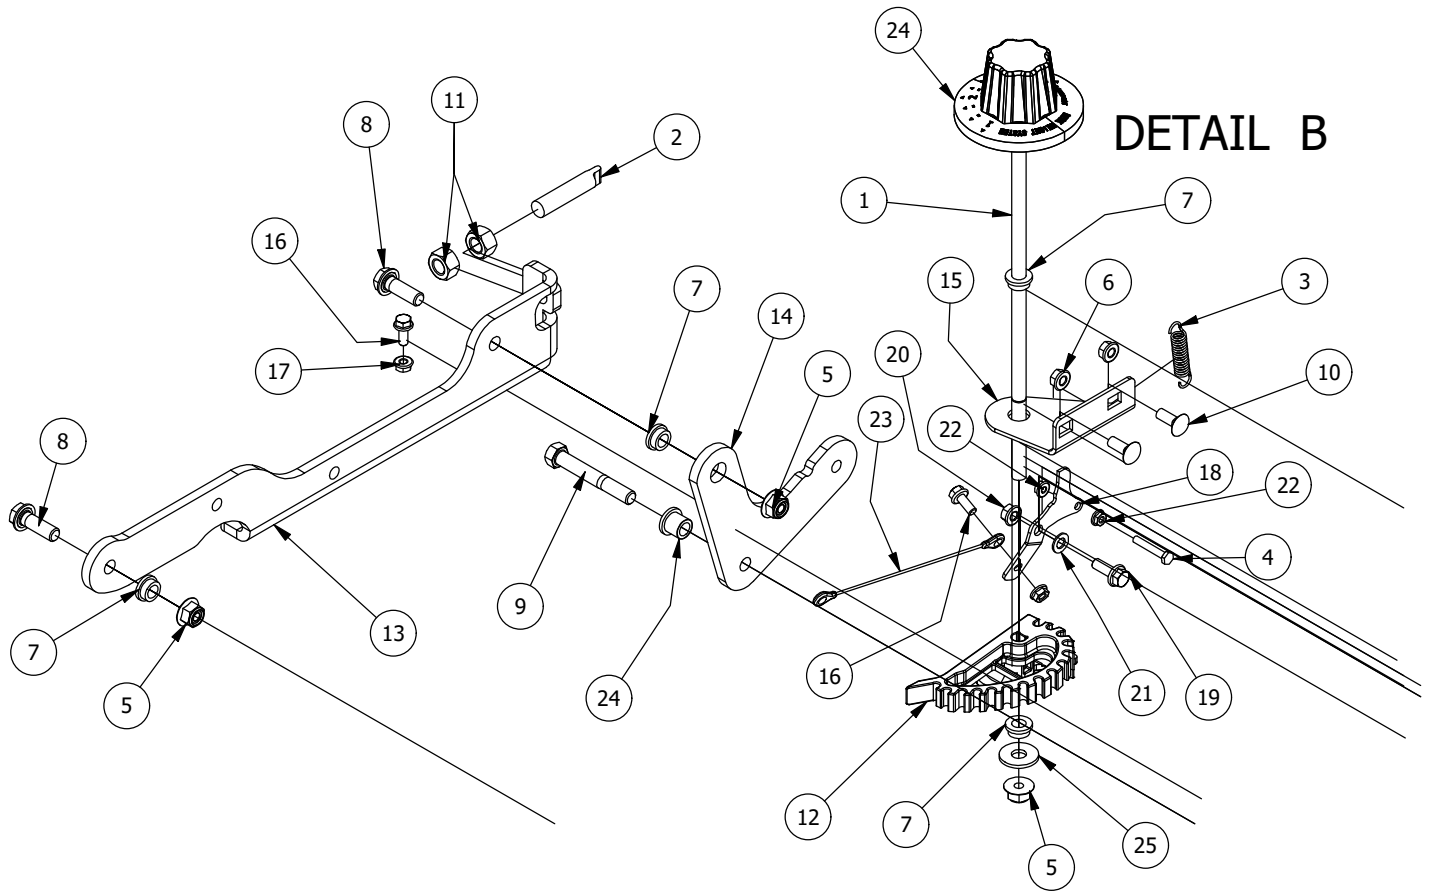

DETAIL B

Detail B			
ITEM	QTY	PART NUMBER	DESCRIPTION
1	1	437-0003-00	Mower Deck Height Selector Shaft
2	1	444-0001-00	Mower HEIGHT SELECTOR CAM PIN
3	2	434-0003-00	Brake Pedal Release Spring
4	3	418-0029-00	1/4-20 X 1-1/4 HEX C/S GR 2 ZINC
5	8	413-0002-00	1/2-13 NYLON INSERT FLANGE LOCKNUT ZC YELLOW
6	4	413-0004-00	3/8-16 HEX FLANGE NUT W/SERR ZINC
7	7	410-0009-00	1/2" ID X 3/4" OD X 3/8" LENGTH FLANGE BUSHING
8	4	418-0047-00	1/2-13 X 1-1/2 HEX FLANGE BOLT GR 8 ZINC YELLOW
9	2	418-0042-00	1/2-13 X 3-1/2 HEX C/S GR 5 ZINC YELLOW
10	2	418-0053-00	3/8-16 X 1 CARRIAGE BOLT ZINC YELLOW
11	2	413-0048-00	5/8-11 HEX NUT ZINC YELLOW
12	1	490-0045-03	Mower Deck Height Cam Casting
13	1	439-0698-03	2021 Deck Height Arm Right Link
14	1	431-0004-03	Deck Height Brkt Right side
15	1	439-0712-03	2021 Mower Deck Height Indicator Rod Bracket
16	2	418-0048-00	5/16-18 X 3/4 HEX FLANGE BOLT GR 8 ZC YELLOW
17	1	413-0022-00	5/16-18 HEX FLANGE NUT W/SERR ZINC YELLOW
18	1	439-0711-03	2021 Deck Height Control Shaft Spring Bracket
19	1	418-0040-00	3/8-16 X 1 HEX FLANGE BOLT GR 8 ZC YELLOW
20	1	413-0029-00	3/8-16 NYLON INSERT FLANGE L/NUT ZC YELLOW
21	1	410-0011-00	3/8 X 3/4 Bronze Washer
22	6	413-0012-00	1/4-20 HEX FLANGE NUT W/SERRATIONS ZC YELLOW
23	1	414-0037-00	Height Indicator Cable
24	1	445-0002-00	Mower Deck Height Control Knob
25	1	619-0063-00	.525 DI X 1.375 OD X .125 THK NYLON F/W