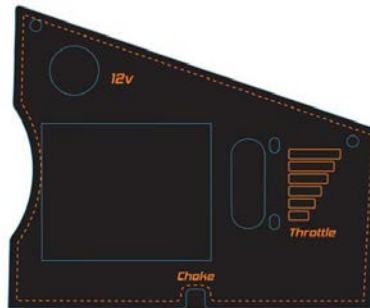

491-0003-00
Belt Routing Decal Cluster

491-0002-00
Spartan Step Decal

491-0094-00
Spartan Carbureted Console Decal

491-0174-00
SRT-HD Model Decal

491-0132-00
72" Deck Decal

491-0131-00
61" Deck Decal

491-0130-00
54" Deck Decal