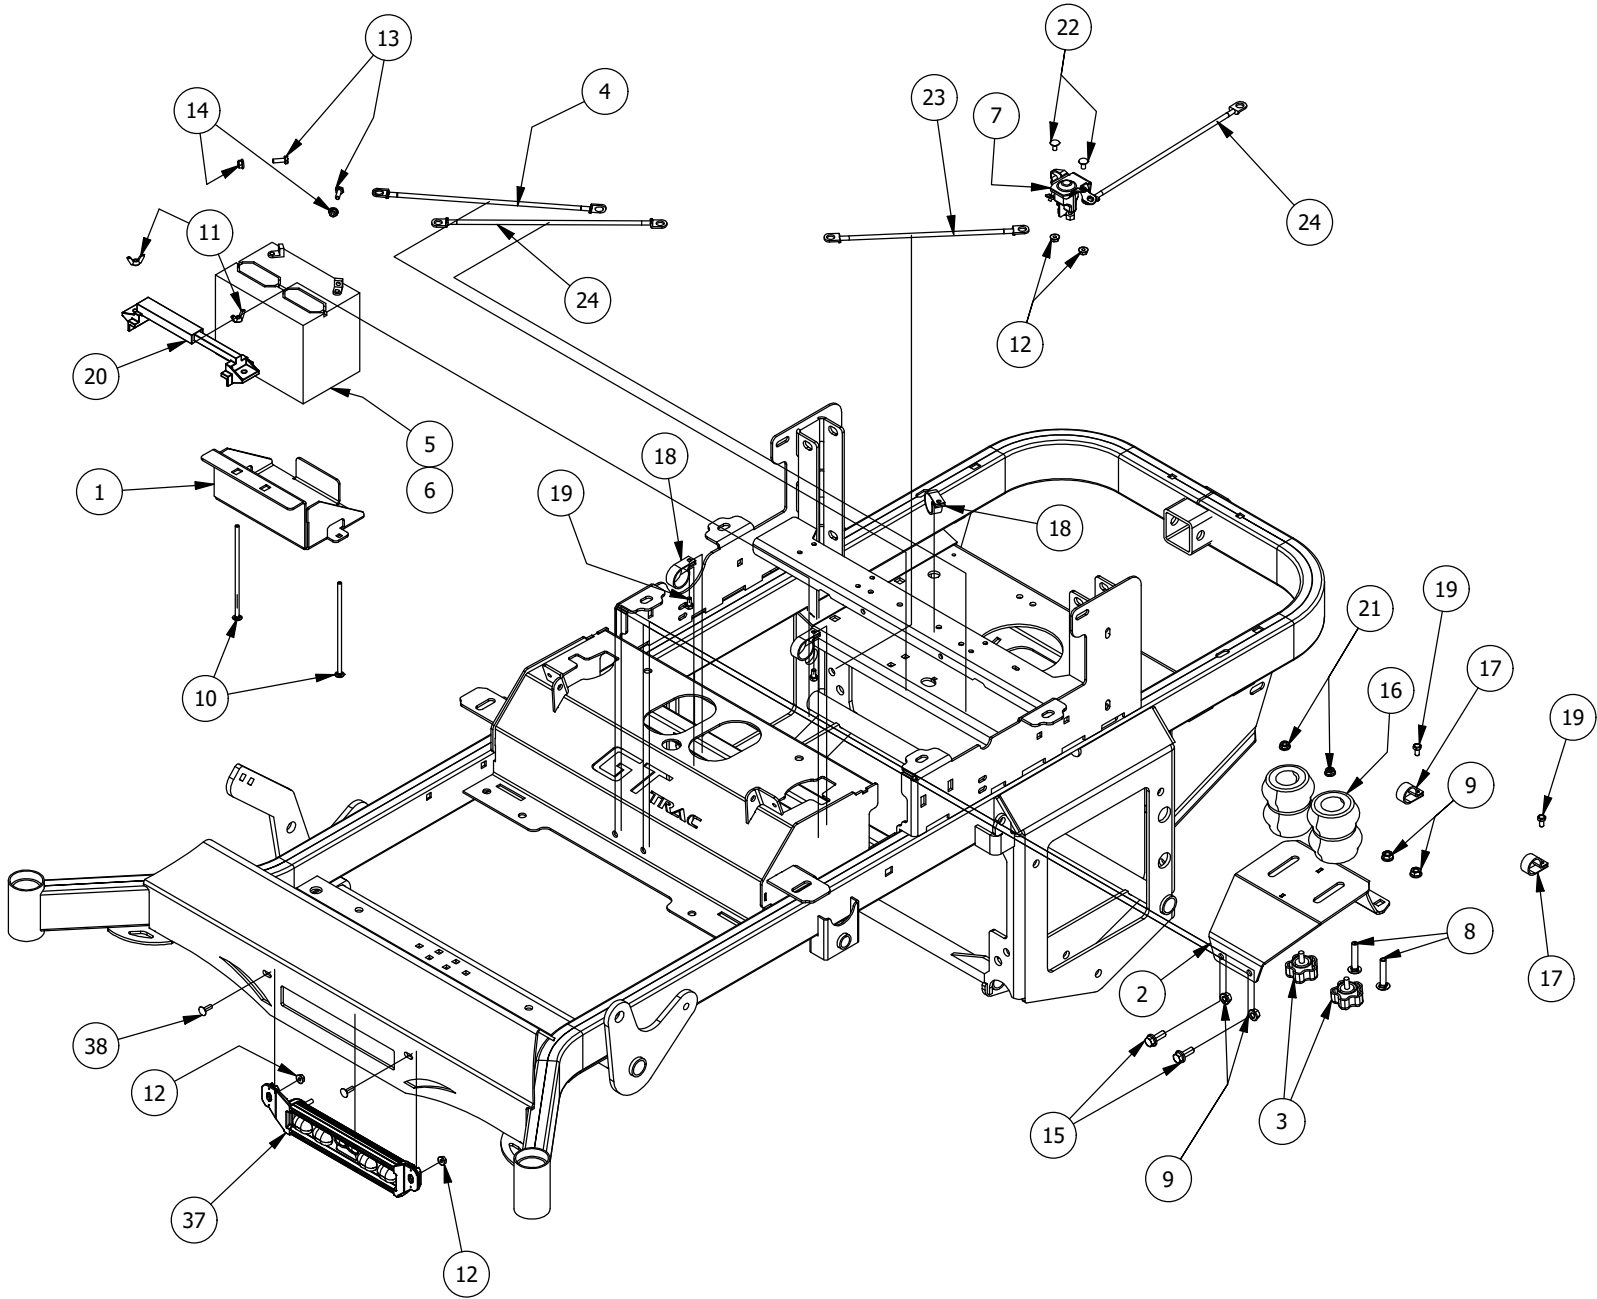

Battery and Seat Suspension Assembly

Battery and Seat Suspension Assembly			
ITEM	QTY	PART NUMBER	DESCRIPTION
1	1	439-0008-03	Mower Battery Box
2	1	490-0021-03	Mower Suspension Seat Bracket Assembly
3	2	445-0001-00	Lobed Knob w/ 5/16"-18 X .750" Stud
4	1	486-0017-00	Mower Negative Battery Cable 28" long
5	1	468-1004-00	12-V Mower Starter Battery
6	1	468-0001-00	Mower Diesel Start Battery 350CCA
7	1	486-0006-00	Heavy Duty Start Solenoid
8	2	418-0033-00	3/8-16 X 2 CARRIAGE BOLT ZINC
9	4	413-0004-00	3/8-16 HEX FLANGE NUT W/SERR ZINC
10	2	418-0034-00	1/4-20 X 7 CARRIAGE BOLT ZINC
11	2	413-0025-00	1/4-20 WING NUT ZINC
12	4	413-0023-00	1/4-20 HEX FLANGE NUT W/SERR ZINC
13	2	418-0035-00	1/4-20 X 3/4 HEX C/S GR 2 ZINC
14	2	413-0026-00	1/4-20 NYLON INSERT FLANGE L/NUT ZINC
15	2	418-0040-00	3/8-16 X 1 HEX FLANGE BOLT GR 8 ZC YELLOW
16	2	487-0003-00	SRT Rear Suspension Elastomer
17	2	472-0002-00	1/2" CUSHIONED LOOP CLAMP
18	3	472-0001-00	1-1/4" CHUSHIONED LOOP CLAMP BLACK
19	4	418-0025-00	1/4-20 X 1/2 HWH SLOT TYPE F TCS ZINC
20	1	443-0001-00	Battery Hold Down
21	2	413-0027-00	5/16-18 NYLON INSERT FLANGE LOCKNUT ZC YELLOW
22	2	418-0031-00	1/4-20 X 1/2 CARRIAGE BOLT ZC YELLOW
23	1	486-0018-00	Mower Start Wire, 12
24	2	486-0016-00	Mower Positive Battery Cable 25" long
37	1	486-0042-00	Full Beam With Lighted Helmet Light Bar
38	2	418-0026-00	1/4-20 X 3/4 CARRIAGE BOLT ZINC YELLOW