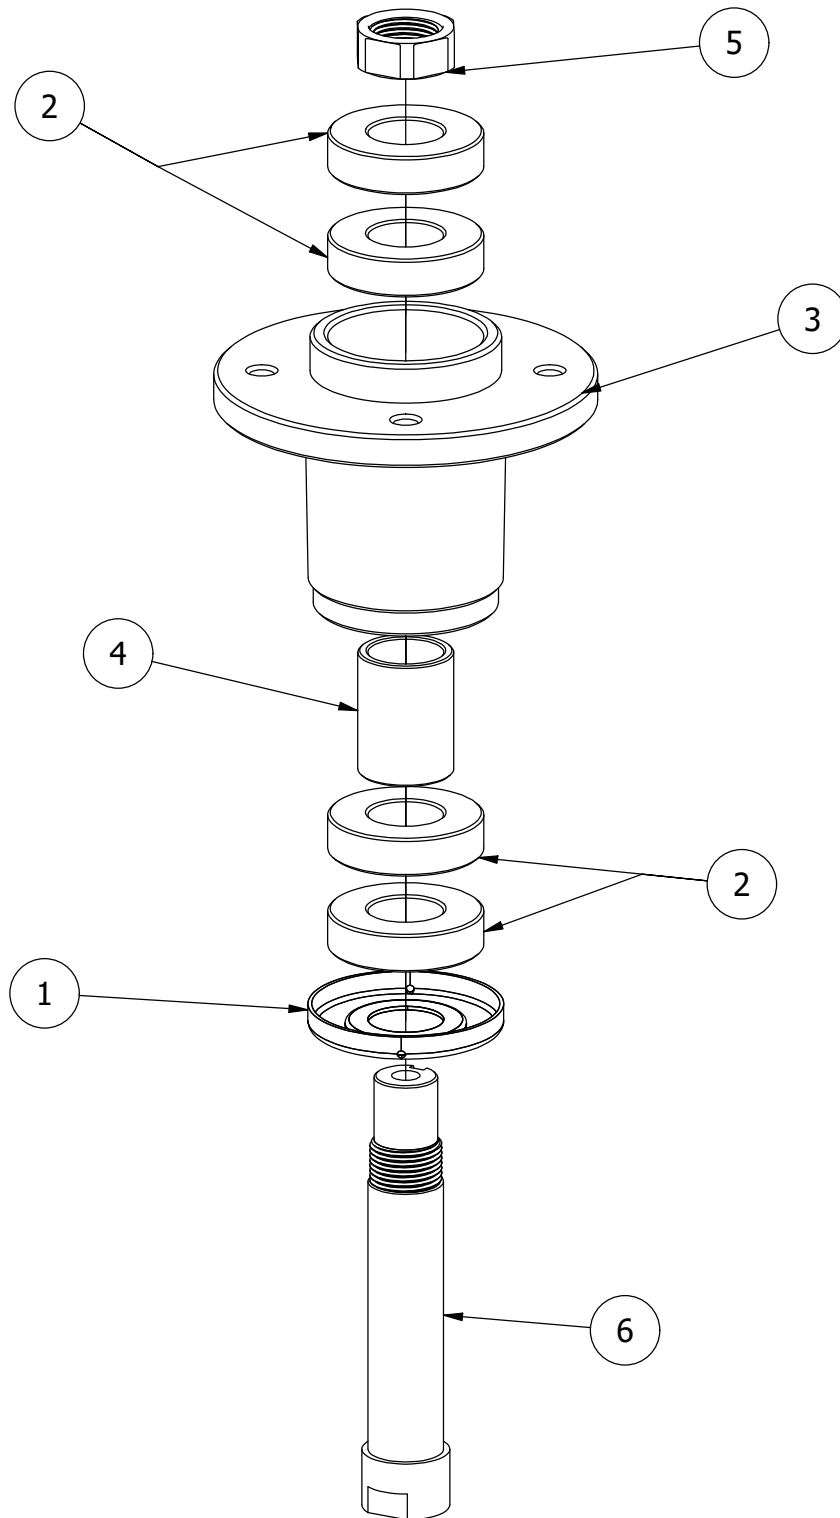

437-0005-00 Deck Spindle Assembly

ITEM	QTY	PART NUMBER	DESCRIPTION
1	1	437-0014-00	Mower Deck Spindle Dust Cup
2	4	410-0003-00	Spindle Bearing
3	1	437-0016-00	Mower Deck Spindle Casting for 437-0005-00
4	1	437-0012-00	Deck Spindle Spacer For 437-0005-00
5	1	437-0013-00	Mower Deck Spindle Nut for 437-0004-00 and 437-0005-00
6	1	437-0010-00	Deck Spindle Shaft For 437-0004-00 and 437-0005-00