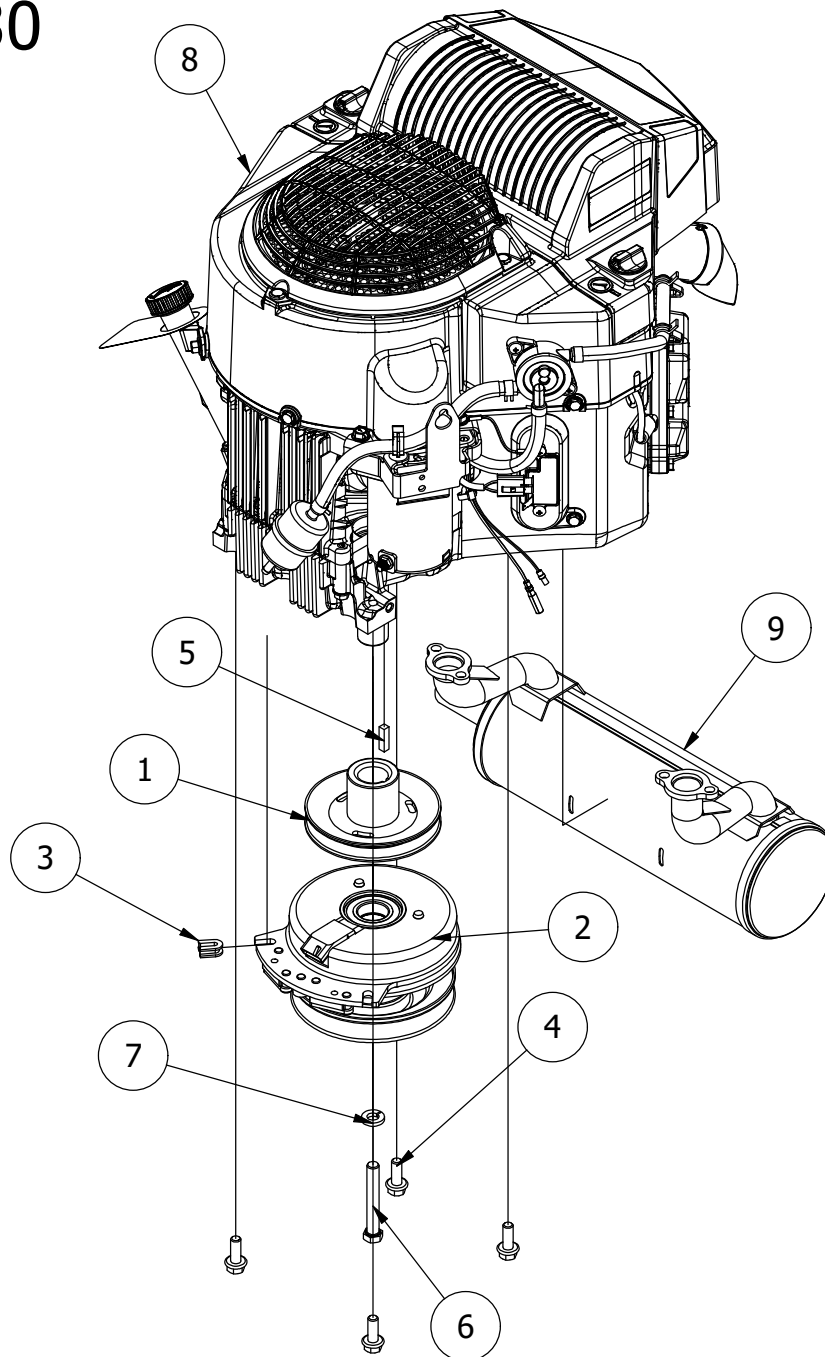

Kawasaki FT730 Engine

Kawasaki FT730 Engine Assembly			
ITEM	QTY	PART NUMBER	DESCRIPTION
1	1	433-0001-00	Mower Hydraulic Pump Drive Pulley, A Belt
2	1	470-0002-00	PTO Clutch
3	1	437-0025-00	Mower Rotation Stop Brkt Sleeve
4	4	418-0023-00	3/8-16 X 1-1/8 IND HWH W/SERR TRI LOB ZY
5	1	442-0001-00	1/4 X 1 SQUARE KEY STOCK
6	1	418-0022-00	7/16-20 X 3 HEX C/S GR 8 ZC YELLOW
7	1	419-0005-00	7/16 SPLIT LOCKWASHER GR 8 ZC YELLOW
8	1	415-0022-00	Kawasaki FT730-EFI Engine
9	1	415-0074-00	2019 Exhaust System for Kawasaki FR, FS and FT