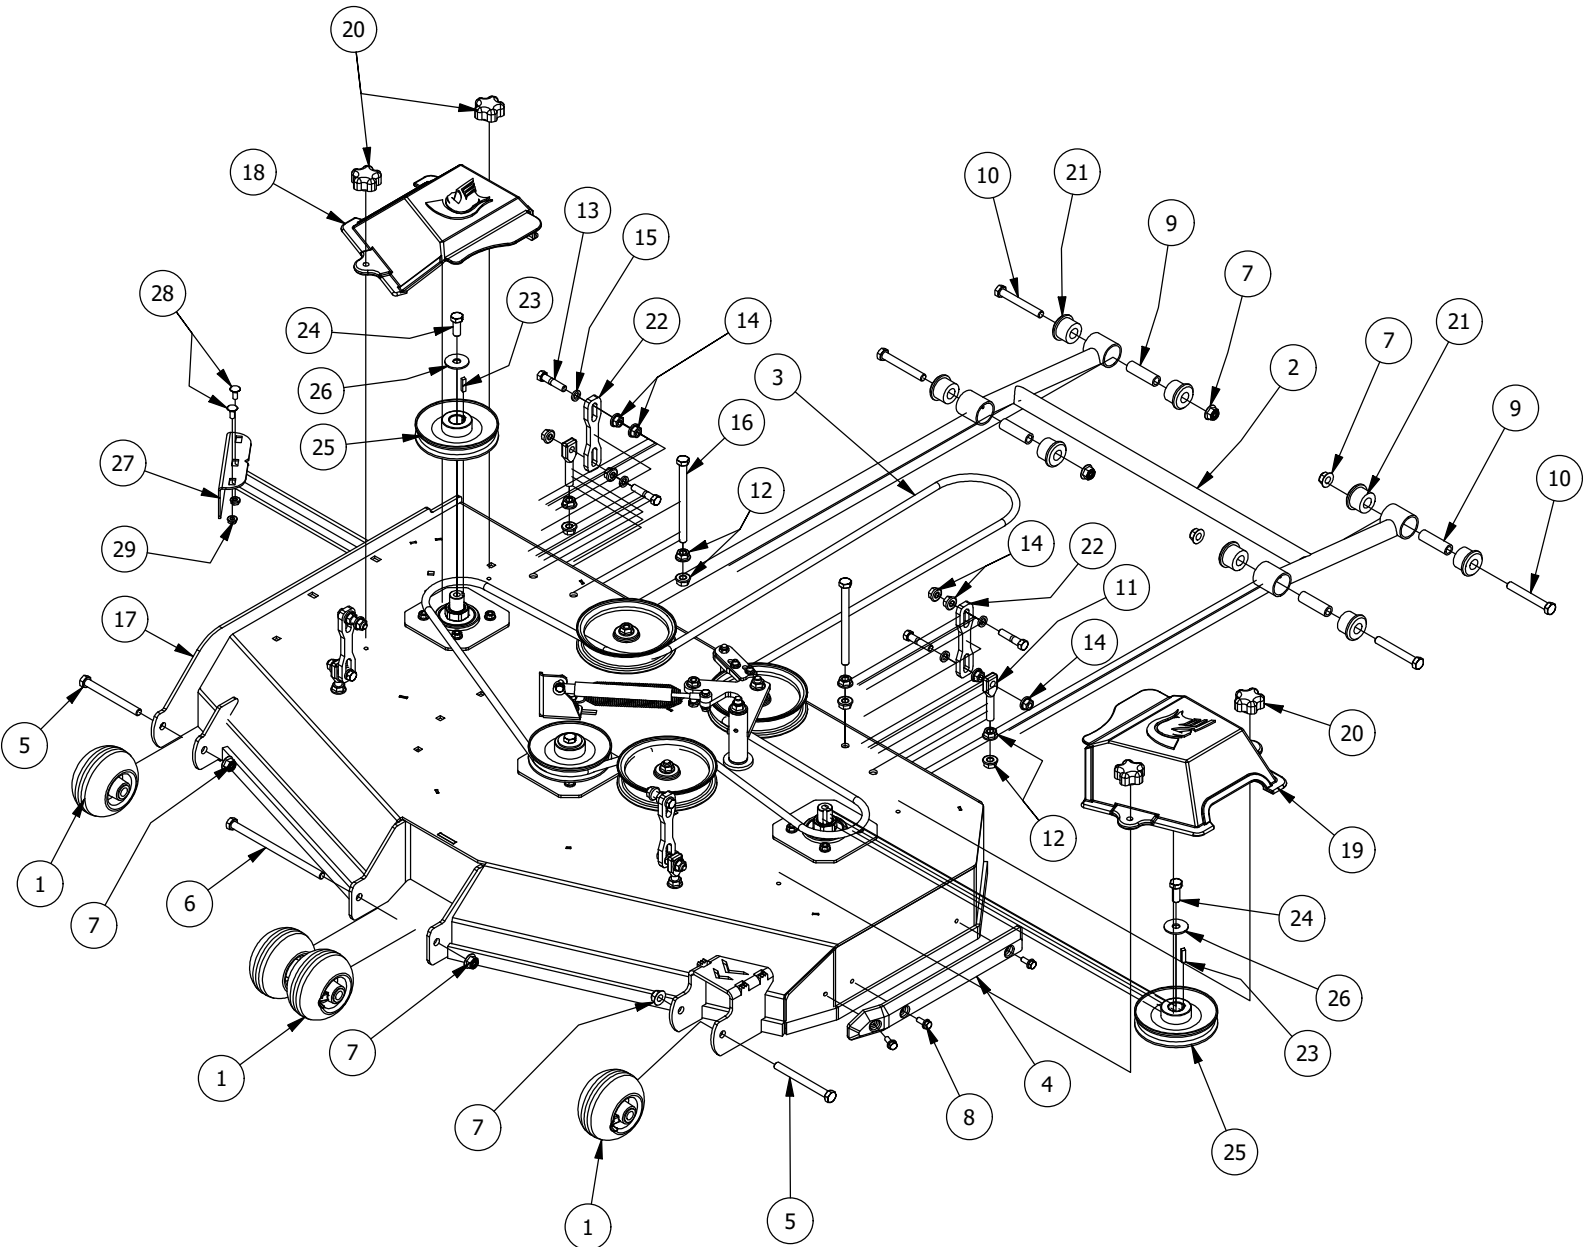

54" Deck Assembly 1

54" Deck Assembly 1

ITEM	QTY	PART NUMBER	DESCRIPTION
1	4	422-0001-00	Anti-Scalp Wheel
2	1	490-0014-00	Mower 54"/61" Deck Frame Stabilizer Assembly
3	1	461-0001-00	54" Mower Deck Belt, HB x 153.5" Effective Length
4	1	429-0001-00	Mower Nylon Deck Guard
5	2	418-0016-00	1/2-13 X 5 HEX C/S GR 2 ZINC YELLOW
6	1	418-0003-00	1/2-13 X 8-1/2 HEX C/S GR 5 ZINC YELLOW
7	8	413-0002-00	1/2-13 NYLON INSERT FLANGE NUT ZINC YELLOW
8	3	418-0049-00	5/16-18 X 3/4 IND HWH TRI LOB ZINC
9	4	732-2001-00	Large MTV A-Arm Bushing Sleeve
10	4	418-0021-00	1/2-13 X 3-3/4 HEX C/S GR 5 ZINC
11	4	448-0001-00	Mower Deck Height Adjustment Stud
12	12	413-0005-00	1/2-13 HEX FLANGE NUT W/SERR ZINC YELLOW
13	8	418-0046-00	7/16-14 X 2 HEX C/S GR 5 ZINC YELLOW
14	17	413-0011-00	7/16-14 HEX FLANGE NUT W/SERR ZINC YELLOW
15	8	419-0010-00	.443 ID X .750 OD X .125 THK NYLON BLACK
16	2	418-0044-00	1/2-13 X 6-1/2 HEX C/S GR 8 ZINC YELLOW
17	1	490-0063-00	2020 54" RT/SRT Deck Assembly
18	1	414-0019-00	48" & 54" Deck Right Pulley Cover
19	1	414-0018-00	48" & 54" Deck Left Pulley Cover
20	4	445-0005-00	5/16-18 5-LOBE (STAR) FEMALE SOFT TOUCH KNOB (1.90 DIA) BLK
21	8	732-2000-00	Large MTV A-Arm Bushing
22	4	435-0007-00	Mower Deck Link
23	3	442-0001-00	1/4 X 1 SQUARE KEY STOCK
24	3	418-0006-00	1/2-20 X 1-1/4 HEX C/S GR 5 ZINC
25	3	433-0004-00	Deck Pulley 54"
26	3	419-0001-00	1/2" X 1-5/8 BELLEVILLE CUP WASHER ZINC YELLOW
27	1	439-0399-00	2020 RT&SRT/RZ 54 Deck wiper Brkt
28	2	418-0008-00	5/16-18 X 3/4 CARRIAGE BOLT ZINC
29	2	413-0022-00	5/16-18 HEX FLANGE NUT W/SERR ZINC YELLOW