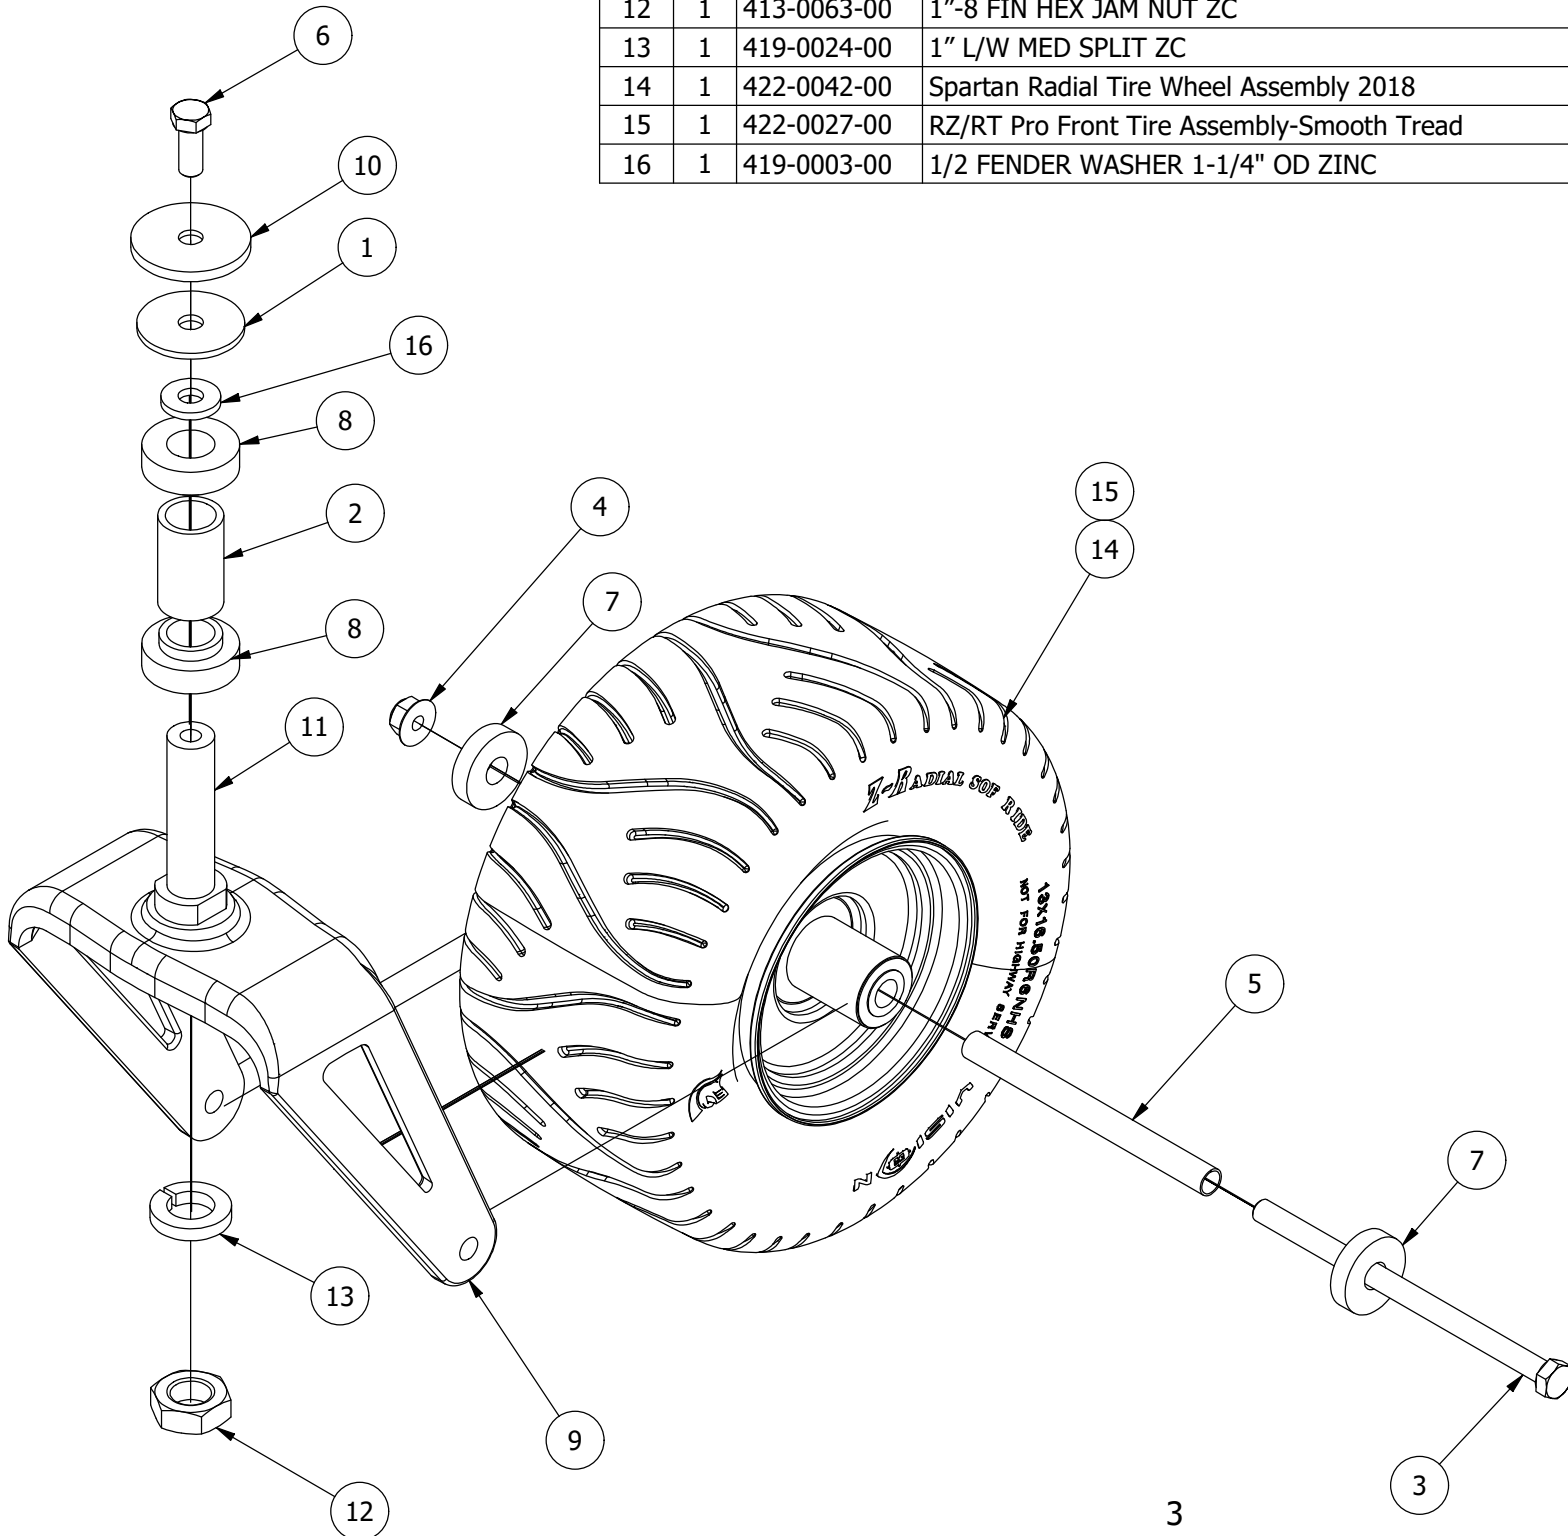

Front Fork Assembly

Front Fork Assembly			
ITEM	QTY	PART NUMBER	DESCRIPTION
1	1	426-0006-00	Mower Caster Shaft Washer
2	1	425-0011-00	Caster Fork Shaft Bearing Spacer
3	1	418-0003-00	1/2-13 X 8-1/2 HEX C/S GR 5 ZINC YELLOW
4	1	413-0002-00	1/2-13 NYLON INSERT FLANGE LOCKNUT ZC YELLOW
5	1	425-0010-00	Mower Caster Fork Wheel Spacer
6	1	418-0006-00	1/2-20 X 1-1/4 HEX C/S GR 5 ZINC
7	2	410-0018-00	RZ Mower Caster Wheel Bearing
8	2	410-0006-00	1" INSERT BEARING
9	1	423-0001-00	RT&SRT Caster Wheel Fork 2018
10	1	419-0025-00	Front Fork Caster Top Washer
11	1	437-0019-00	RT&SRT Mower Caster Wheel Shaft 2018
12	1	413-0063-00	1"-8 FIN HEX JAM NUT ZC
13	1	419-0024-00	1" L/W MED SPLIT ZC
14	1	422-0042-00	Spartan Radial Tire Wheel Assembly 2018
15	1	422-0027-00	RZ/RT Pro Front Tire Assembly-Smooth Tread
16	1	419-0003-00	1/2 FENDER WASHER 1-1/4" OD ZINC

Brake, Floorboard, and Height Indicator Assembly

Parts List

ITEM	QTY	PART NUMBER	DESCRIPTION
1	1	439-0007-03	Mower Floorboard
2	1	481-0005-00	2017 Mower Rubber Foot Rest Mat
3	1	481-0006-00	2017 Mower Logo Floor Mat
4	1	439-0059-03	Mower Deck Height Foot Pedal
5	10	414-0002-00	8MM PUSH TYPE RETAINER NYLON BLACK
6	3	418-0008-00	5/16-18 X 3/4 CARRIAGE BOLT ZINC
7	8	413-0002-00	1/2-13 NYLON INSERT FLANGE LOCKNUT ZC YELLOW
8	2	418-0045-00	3/8-16 X 1 Carriage Bolt Zinc Yellow
9	4	413-0004-00	3/8-16 HEX FLANGE NUT W/SERR ZINC
10	4	429-0002-00	Push-In Rubber Bumper, Mower Floor
11	4	410-0068-00	.502 ID X .753 OD X .75 OAL X1 FL OD X .125 FL BUSHING
12	2	414-0015-00	1-1/4" Round Tube Plug