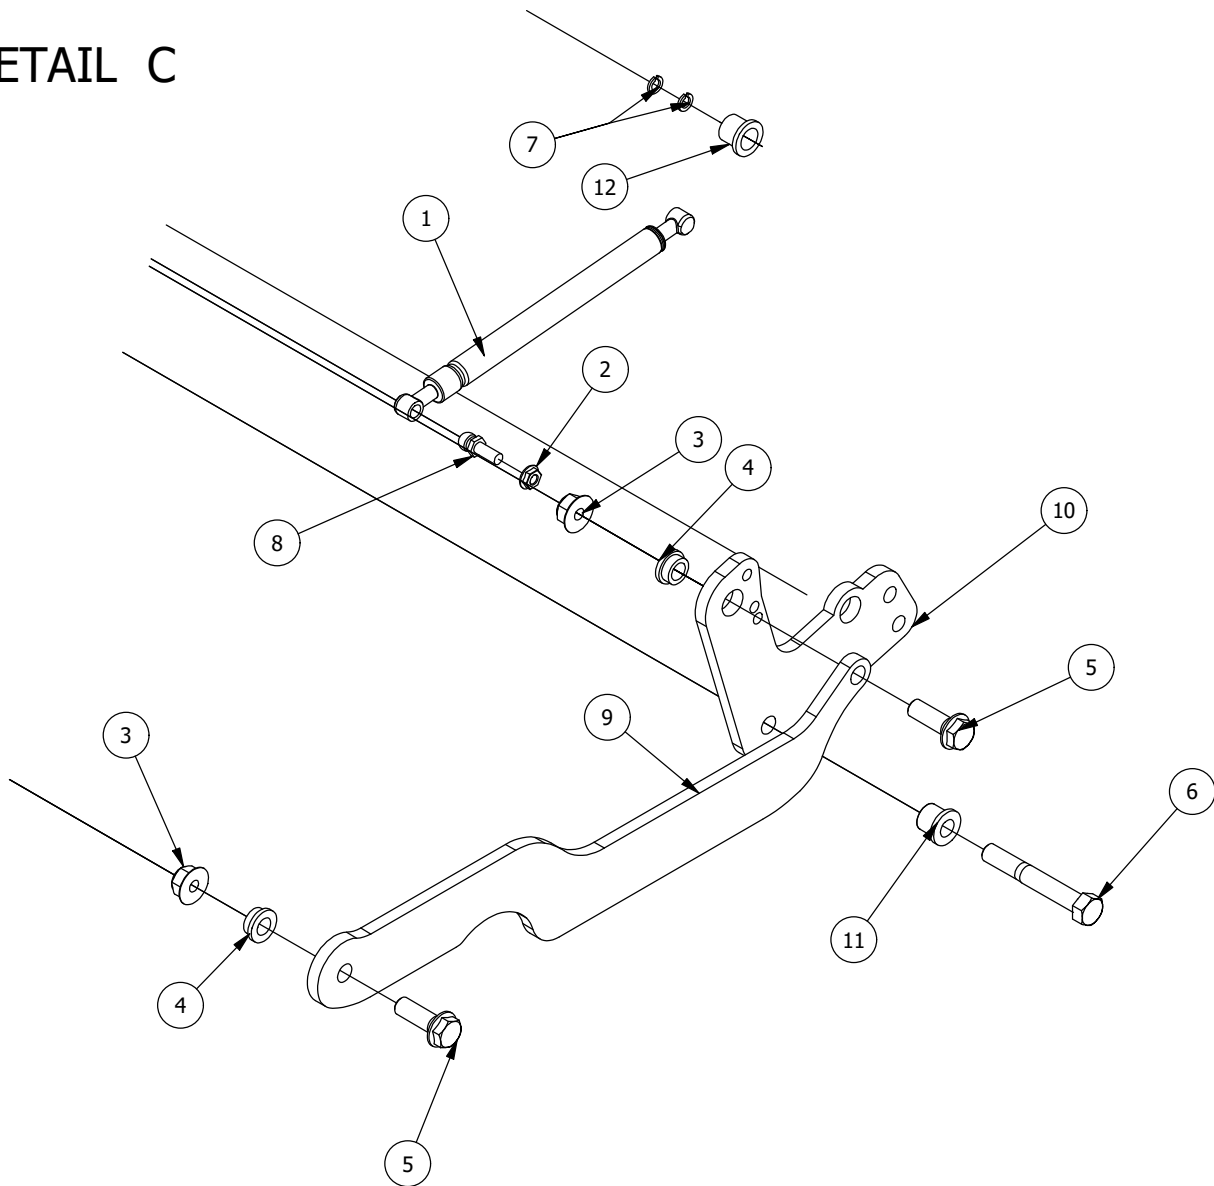

Brake, Floorboard, and Height Indicator Assembly

Parts List

ITEM	QTY	PART NUMBER	DESCRIPTION
1	1	439-0007-03	Mower Floorboard
2	1	481-0005-00	2017 Mower Rubber Foot Rest Mat
3	1	481-0006-00	2017 Mower Logo Floor Mat
4	1	439-0059-03	Mower Deck Height Foot Pedal
5	10	414-0002-00	8MM PUSH TYPE RETAINER NYLON BLACK
6	3	418-0008-00	5/16-18 X 3/4 CARRIAGE BOLT ZINC
7	8	413-0002-00	1/2-13 NYLON INSERT FLANGE LOCKNUT ZC YELLOW
8	2	418-0045-00	3/8-16 X 1 Carriage Bolt Zinc Yellow
9	4	413-0004-00	3/8-16 HEX FLANGE NUT W/SERR ZINC
10	4	429-0002-00	Push-In Rubber Bumper, Mower Floor
11	4	410-0068-00	.502 ID X .753 OD X .75 OAL X1 FL OD X .125 FL BUSHING
12	2	414-0015-00	1-1/4" Round Tube Plug

DETAIL C

Detail C			
ITEM	QTY	PART NUMBER	DESCRIPTION
1	1	434-0001-00	Deck Gas Spring
2	11	413-0006-00	5/16-18 HEX FLANGE NUT W/SERR ZINC
3	8	413-0002-00	1/2-13 NYLON INSERT FLANGE LOCKNUT ZC YELLOW
4	7	410-0009-00	1/2" ID X 3/4" OD X 3/8" LENGTH FLANGE BUSHING
5	4	418-0047-00	1/2-13 X 1-1/2 HEX FLANGE BOLT GR 8 ZINC YELLOW
6	2	418-0042-00	1/2-13 X 3-1/2 HEX C/S GR 5 ZINC YELLOW
7	2	419-0009-00	5/16 SPLIT LOCKWASHER ZINC
8	1	487-0008-00	Control Arm Damper Ball Stud 3/4" Thread
9	1	435-0009-03	Mower Deck Height Left Link Arm
10	1	431-0005-03	Deck Height Brkt Left Actuator side
11	4	410-0068-00	.502 ID X .753 OD X .75 OAL X1 FL OD X .125 FL BUSHING
12	1	410-0008-00	5/8" ID X 3/4" OD X 3/4" LENGTH FLANGE BUSHING