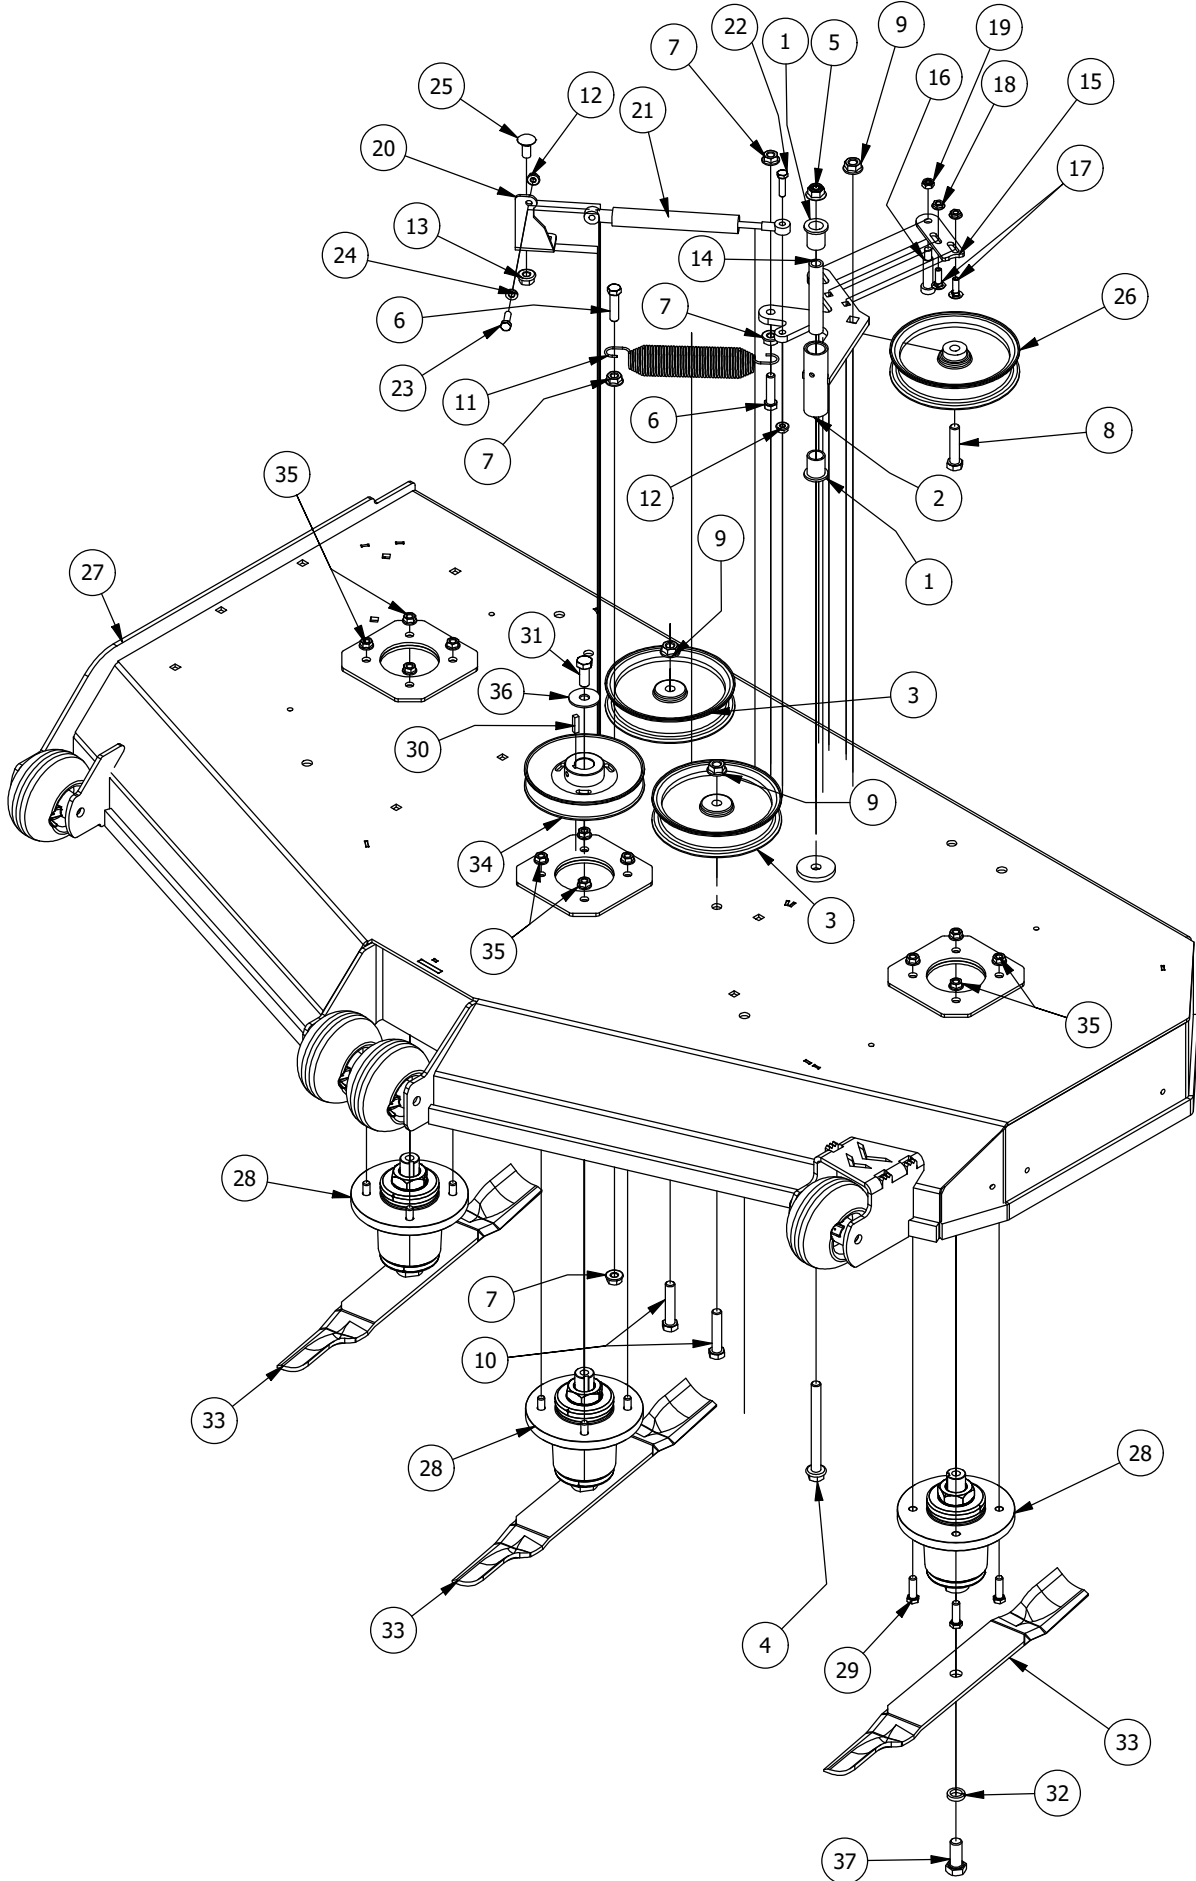

61" Deck Assembly 2

61" Deck Assembly			
ITEM	QTY	PART NUMBER	DESCRIPTION
1	2	410-0007-00	3/4" ID X 15/16" OD X 1-1/8" LENGTH FLANGE BUSHING
2	1	490-0019-00	Mower Deck Idler Pulley Arm Assembly
3	2	433-0015-00	6-3/4" Idler Pulley, 15/16" Spacer Assembly
4	1	418-0009-00	1/2-13 X 5-1/2 HEX FLANGE BOLT GR 8 ZY
5	4	413-0002-00	1/2-13 NYLON INSERT FLANGE LOCKNUT ZC YELLOW
6	2	418-0011-00	7/16-14X 1-3/4 HEX C/S GR5 ZINC Yellow
7	4	413-0001-00	7/16-14 HEX FLANGE NUT W/SERR ZINC
8	1	418-0012-00	1/2-13 X 2-1/4 HEX C/S GR 5 ZINC
9	3	413-0010-00	1/2-13 HEX FLANGE NUT W/SERR ZINC
10	2	418-0014-00	1/2-13 X 2-1/2 HEX FLANGE BOLT GR 8 ZC YELLOW
11	1	434-0007-00	2019 Mower Deck Spring
12	2	413-0027-00	5/16-18 NYLON INSERT FLANGE LOCKNUT ZC YELLOW
13	17	413-0011-00	7/16-14 HEX FLANGE NUT W/SERR ZINC YELLOW
14	1	425-0006-00	Mower Inner Idler Spacer
15	1	439-0257-00	Deck Idler Pulley Belt Retainer Brkt
16	1	418-0106-00	1/2"-20x1-3/4" Shoulder Bolt
17	2	418-0010-00	5/16-18 X 1 CARRIAGE BOLT ZC/YEL
18	2	413-0006-00	5/16-18 HEX FLANGE NUT W/SERR ZINC
19	1	613-2004-00	3/8"-16 Nyloc Jam Nut
20	1	439-0335-00	Deck Belt Idler Damper Mounting Bracket
21	1	434-0009-00	Idler Gas Spring
22	1	418-0109-00	5/16- 18 x 1 1/4 Hex C/S (GR.8) ZC/Yel
23	1	418-0108-00	5/16 x1 Hex C/S (GR8) ZC/Yel
24	1	419-0016-00	5/16" ID X 5/8" OD X 1/16" THK BRONZE WASHER
25	1	418-0017-00	7/16-14 X 1 CARRIAGE BOLT ZINC
26	1	433-0014-00	6-3/4" Idler Pulley, 7/16" Spacer Assembly
27	1	490-0061-00	2020 61 RT/SRT Deck assembly
28	3	437-0005-00	Mower Heavy Duty Deck Spindle
29	12	418-0005-00	3/8-16 x 1-1/4 Hex Bolt GR5
30	3	442-0001-00	1/4 X 1 SQUARE KEY STOCK
31	3	418-0006-00	1/2-20 X 1-1/4 HEX C/S GR 5 ZINC
32	3	419-0004-00	5/8 SPLIT LOCKWASHER ZINC
33	3	438-0002-00	61" Mower Deck Blade
34	3	433-0003-00	Deck Pulley 61"
35	12	413-0004-00	3/8-16 HEX FLANGE NUT W/SERR ZINC
36	3	419-0001-00	1/2" X 1-5/8 BELLEVILLE CUP WASHER ZINC YELLOW
37	3	418-0078-00	5/8-11 X 1-1/2 HEX C/S GR 8 ZC YELLOW