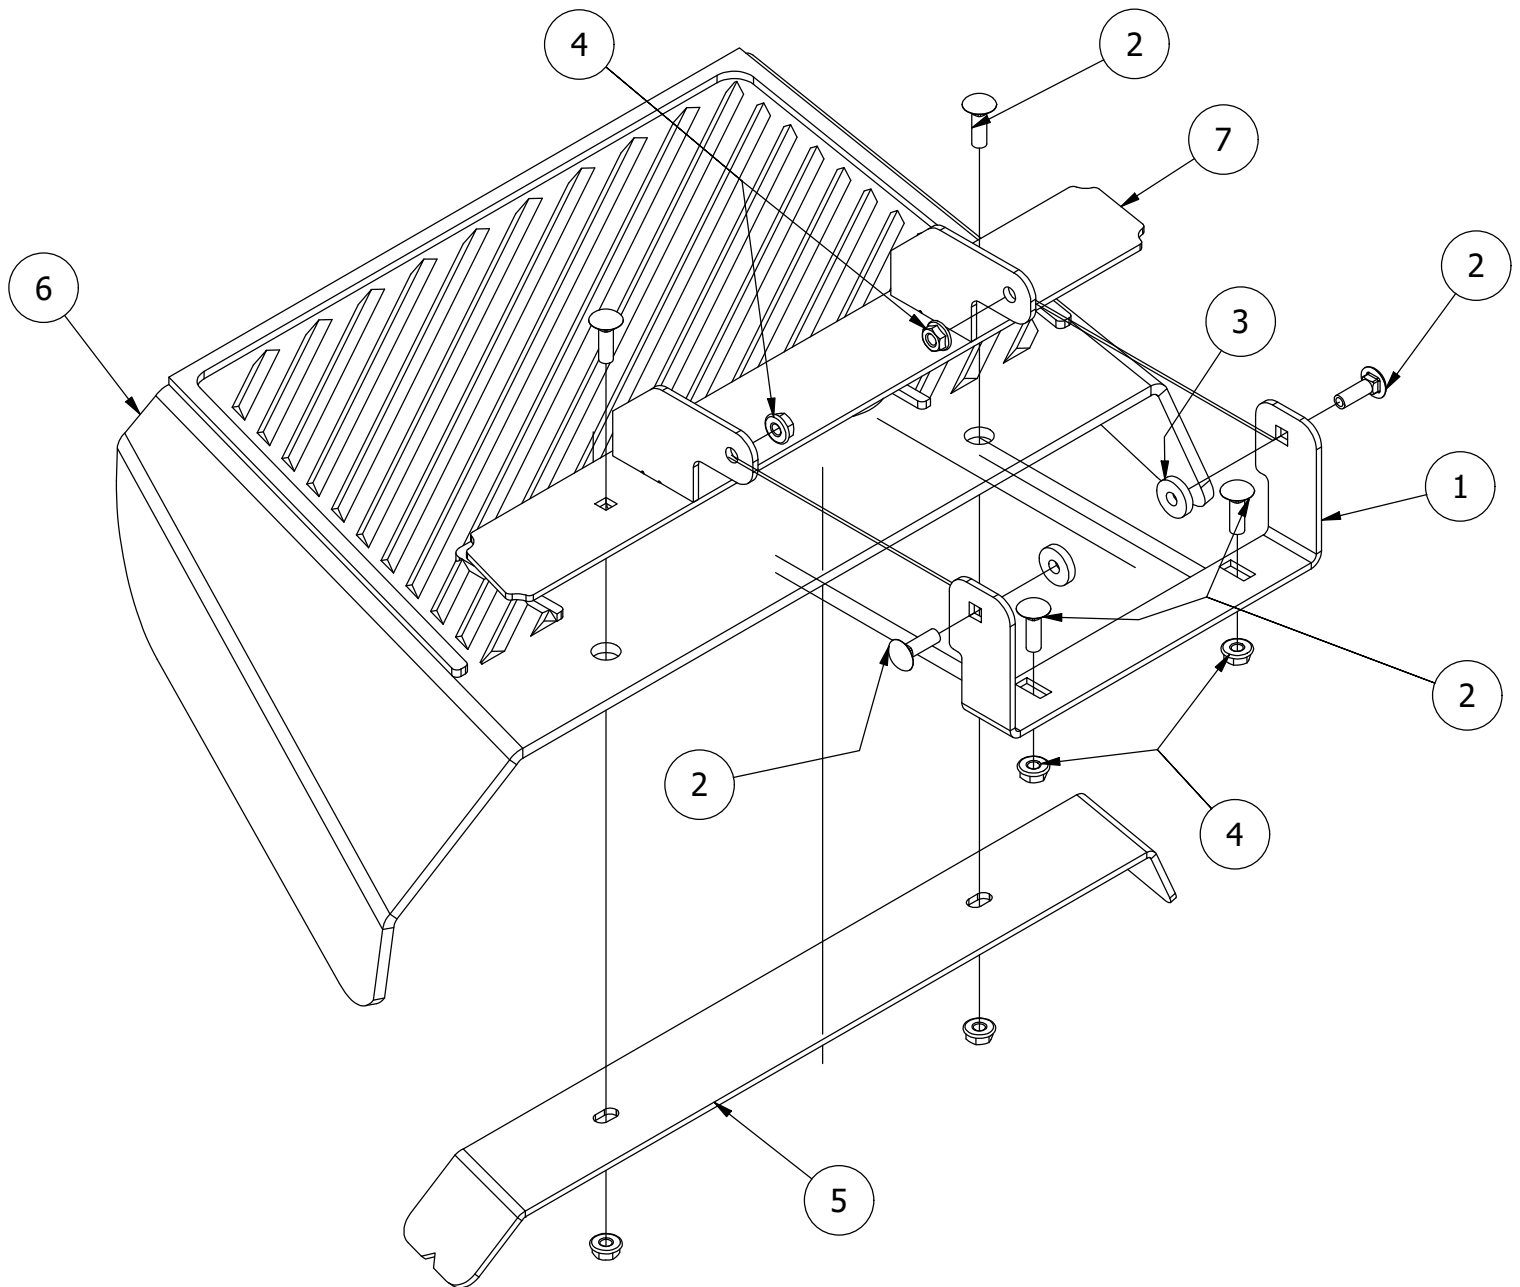

Deck Chute Assembly

Deck Chute Assembly			
ITEM	QTY	PART NUMBER	DESCRIPTION
1	1	439-0111-03	Mower Chute Mounting Bracket
2	6	418-0060-00	5/16-18 X 1 CARRIAGE BOLT ZINC YELLOW
3	2	419-0006-00	.312 ID X .875 OD X .1875 THK F/W NYLON BLK
4	6	413-0027-00	5/16-18 NYLON INSERT FLANGE LOCKNUT ZC YELLOW
5	1	439-0190-03	2020 Deck Chute Hinge Backer Bracket
6	1	481-0011-00	2020 RT/SRT Rubber Discharge Chute
7	1	490-0056-03	RT/SRT Deck Chute Hinge Assembly