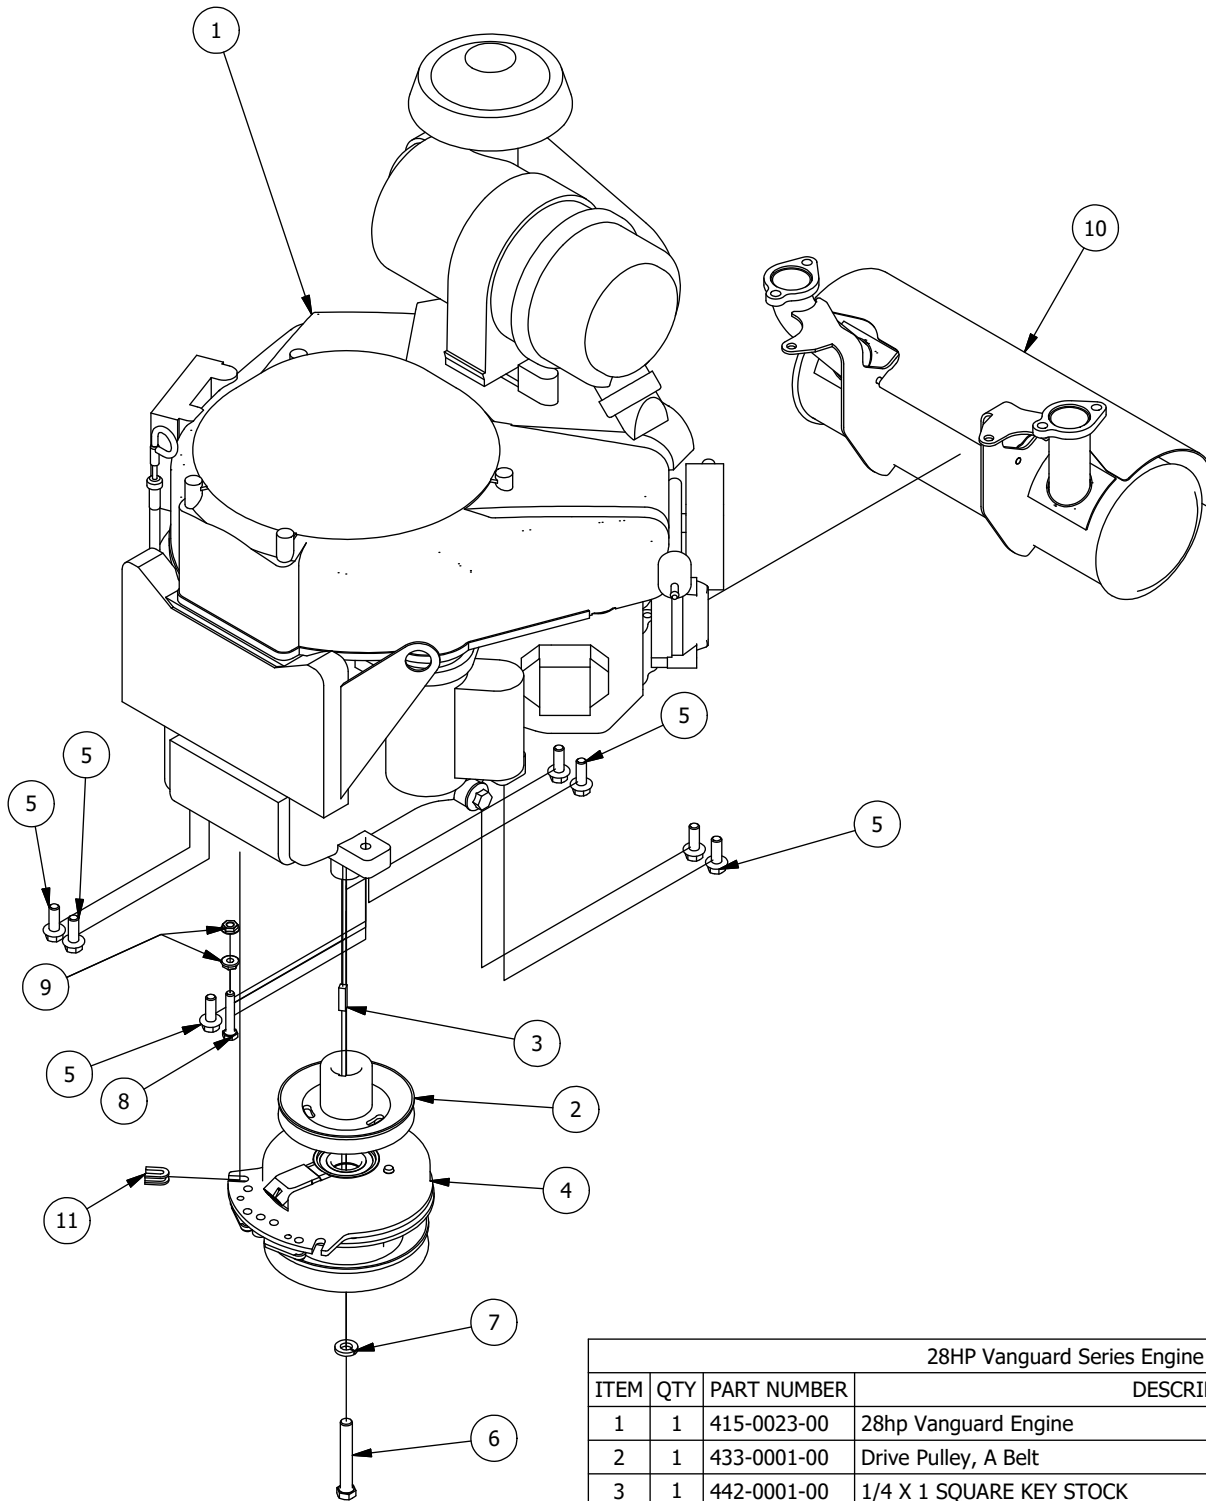

28HP Vanguard Engine Assembly

28HP Vanguard Series Engine			
ITEM	QTY	PART NUMBER	DESCRIPTION
1	1	415-0023-00	28hp Vanguard Engine
2	1	433-0001-00	Drive Pulley, A Belt
3	1	442-0001-00	1/4 X 1 SQUARE KEY STOCK
4	1	470-0002-00	PTO Clutch
5	7	418-0023-00	3/8-16 X 1-1/8 IND HWH W/SERR TRI LOB ZY
6	1	418-0022-00	7/16-20 X 3 HEX C/S GR 8 ZC YELLOW
7	1	419-0005-00	7/16 SPLIT LOCKWASHER GR 8 ZC YELLOW
8	1	418-0024-00	5/16-18 X 1-3/4 HEX C/S GR 5 ZINC
9	2	413-0006-00	5/16-18 HEX FLANGE NUT W/SERR ZINC
10	1	415-0086-00	Exhaust System w/ Insulated Muffler for Vanguard 28/32/36/37
11	1	437-0025-00	Mower Rotation Stop Brkt Sleeve