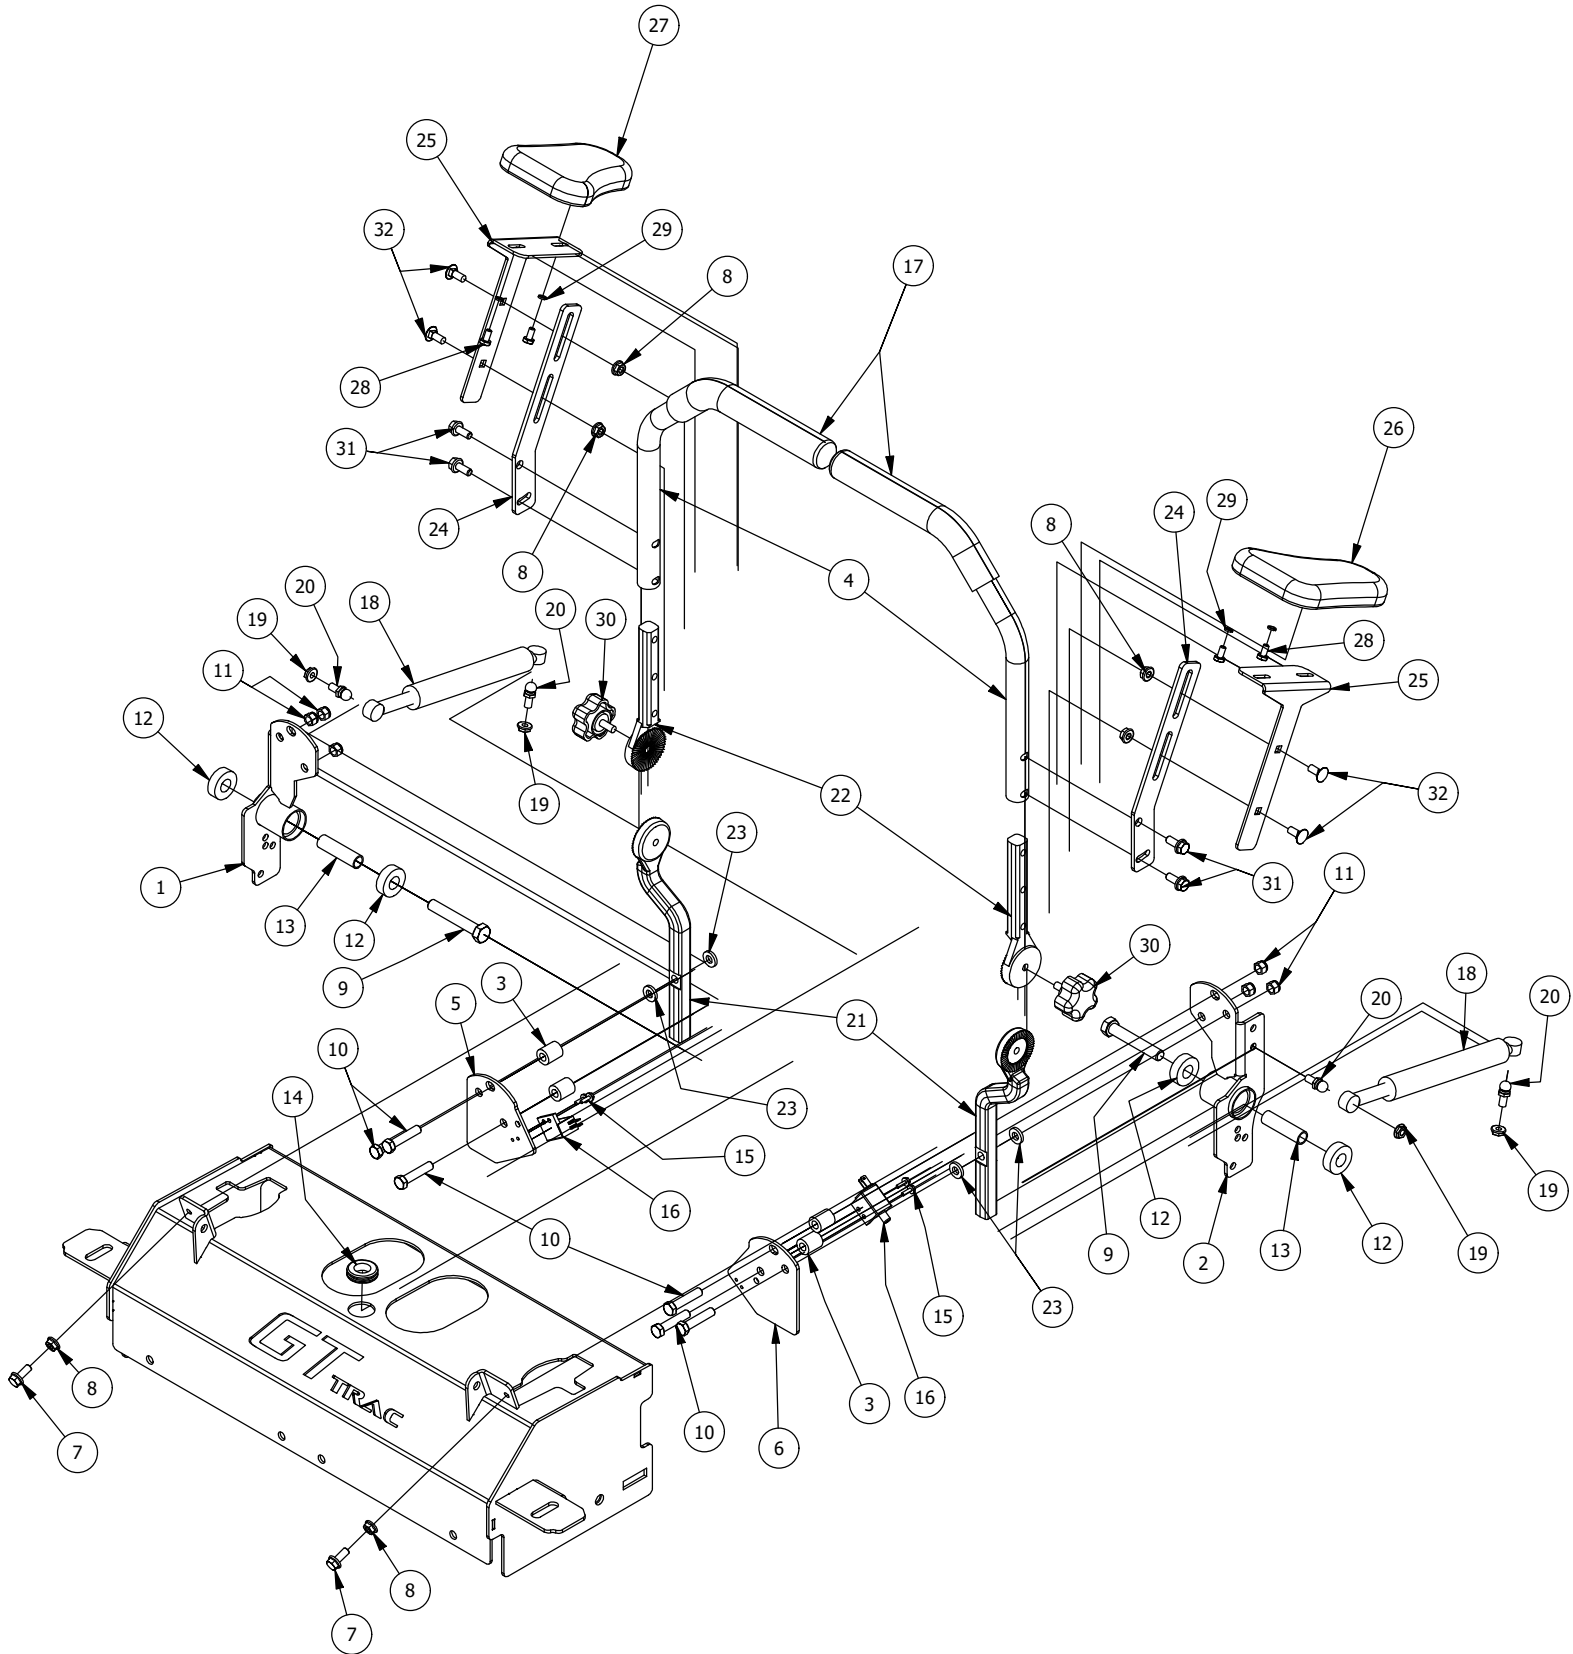

Drive Arm Assemblies

Drive Arm Assemblies			
ITEM	QTY	PART NUMBER	DESCRIPTION
1	1	490-0013-03	Mower Right Drive Arm Bracket Assembly
2	1	490-0012-03	Mower Left Drive Arm Bracket Assembly
3	4	425-0003-00	Mower Drive Arm Spacer
4	2	403-0020-03	Mower Drive Handle Tube
5	1	426-0003-00	Mower Right Control Arm Limit Switch Plate
6	1	426-0002-00	Mower Left Control Arm Limit Switch Plate
7	2	418-0049-00	5/16-18 X 3/4 IND HWH TRI LOB ZINC
8	6	413-0022-00	5/16-18 HEX FLANGE NUT W/SERR ZINC YELLOW
9	2	418-0050-00	1/2-13 X 3 HEX C/S GR 5 ZINC
10	6	418-0051-00	3/8-16 X 1-3/4 HEX C/S GR 2 ZINC
11	6	413-0013-00	3/8-16 NYLON INSERT FLANGE LOCKNUT ZINC
12	4	410-0005-00	5/8" ID X 1-3/8" OD X 7/16" THK BEARING
13	2	425-0004-00	Mower Drive Arm Hub & Deck Lift Arm Spacer
14	1	419-0008-00	3/4" ID X FOR 1-3/16" HOLE FOR 11 GA RUBBER GROMMIT
15	4	418-0032-00	8-32 X 1/2 IND. HWH SLOT TYPE F TCS ZINC
16	2	486-0030-00	NO Plunger Limit Switch
17	2	484-0001-00	Handle Grip
18	2	487-0001-00	Control Arm Damper
19	4	413-0024-00	5/16-18 HEX SERRATED LARGE FLANGE L/NUT ZC
20	4	487-0005-00	Control Arm Damper Ball Stud
21	2	431-0002-00	Height/Pitch Adjustable Lower Drive Arm
22	2	431-0003-00	Height/Pitch Adjustable Upper Drive Arm
23	4	413-0052-00	3/8 ID X 3/4 OD X .125 THK BRONZE WASHER
24	2	439-0010-03	Mower Drive Arm Pad Tube Mounting bracket
25	2	439-0011-03	Mower Drive Arm Pad Mount bracket
26	1	471-0028-00	2020 Mower Drive Arm Support Pad Left
27	1	471-0029-00	2020 Mower Drive Arm Support Pad Right
28	4	418-0056-00	1/4-20 X 1/2 HEX C/S GR 2 ZINC
29	4	419-0012-00	1/4 EXT TOOTH LOCKWASHER ZINC
30	2	445-0001-00	Lobed Knob w/ 5/16"-18 X .750" Stud
31	4	418-0048-00	5/16-18 X 3/4 HEX FLANGE BOLT GR 8 ZC YELLOW
32	4	418-0063-00	5/16-18 X 3/4 CARRIAGE BOLT ZINC YELLOW