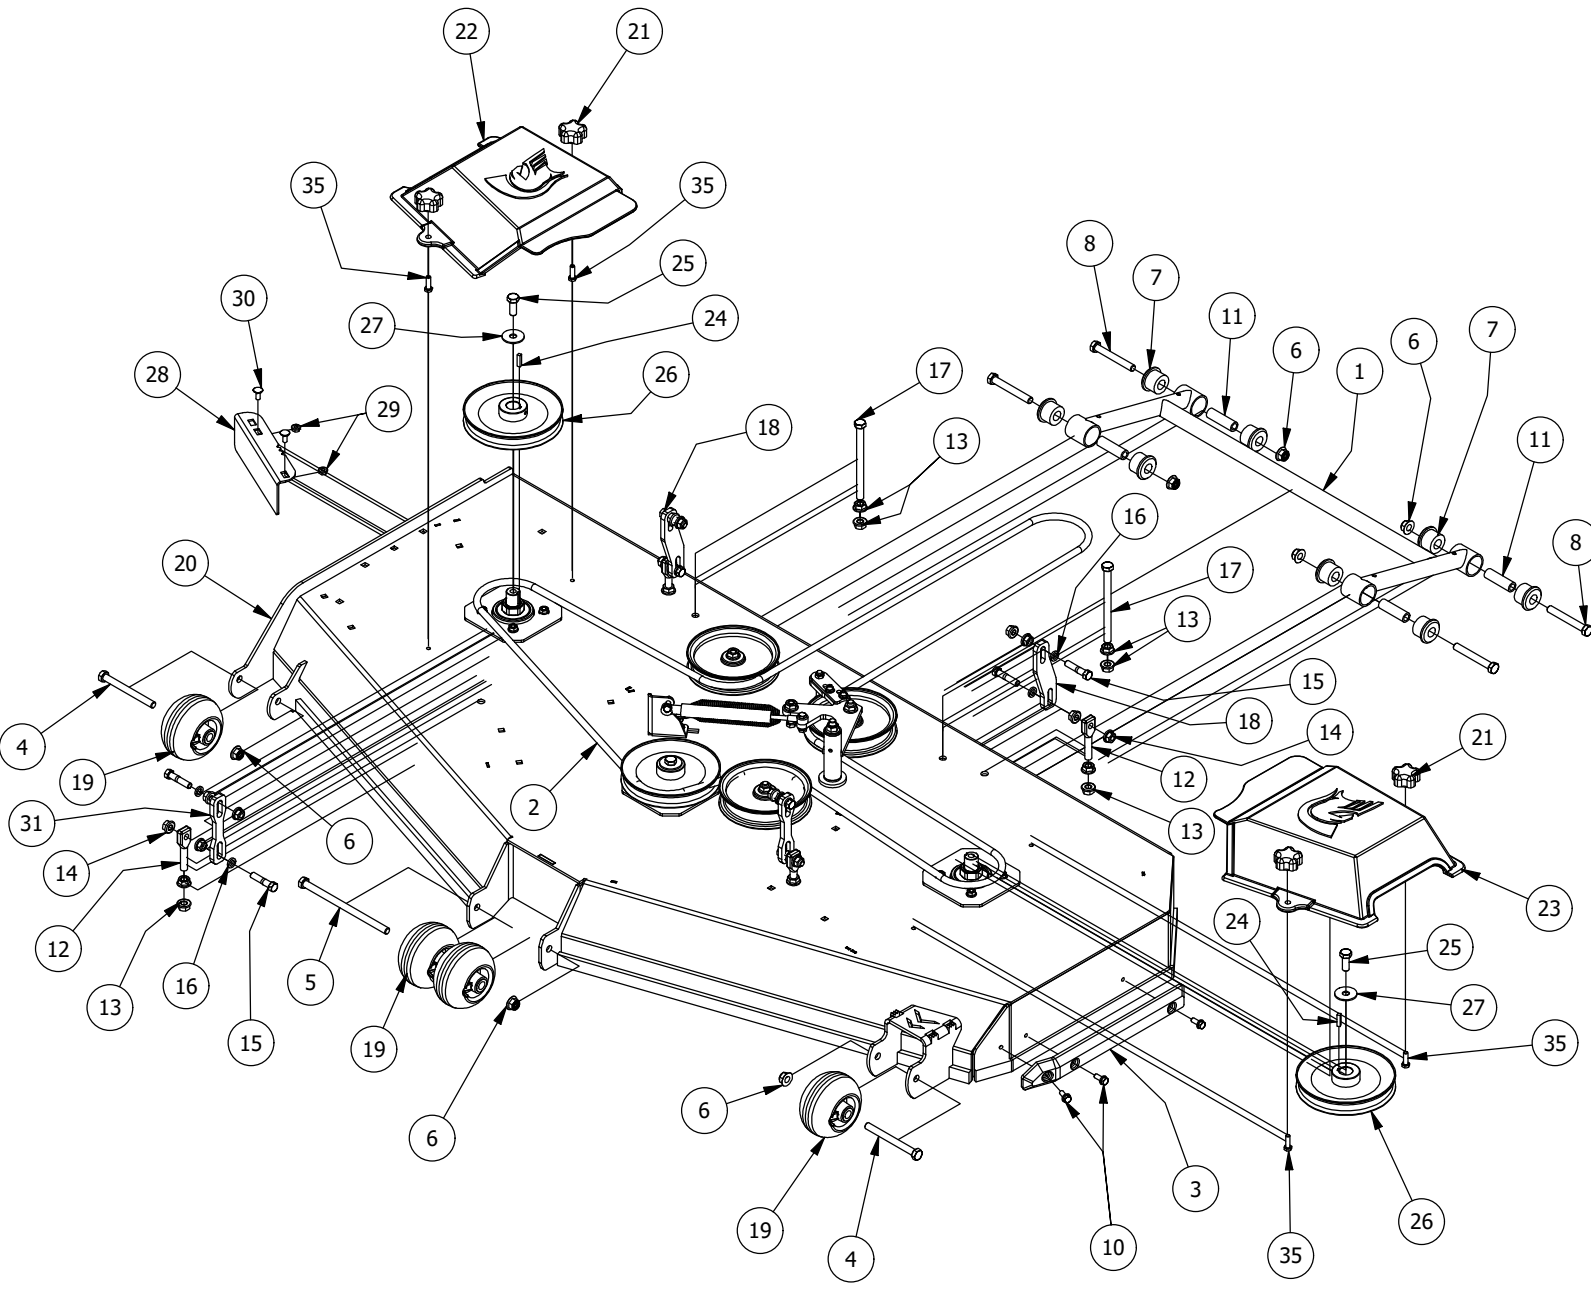

72" Deck Assembly 1

72" Deck Assembly 1

ITEM	QTY	PART NUMBER	DESCRIPTION
1	1	490-0015-00	Mower 72" Deck Frame Stabilizer Assembly
2	1	461-0003-00	72" Mower Deck Belt, HB x 186.5" Effective Length
3	1	429-0001-00	Mower Nylon Deck Guard
4	2	418-0016-00	1/2-13 X 5 HEX C/S GR 2 ZINC YELLOW
5	1	418-0015-00	1/2-13 X 8-1/2 HEX C/S GR 2 ZINC YELLOW
6	8	413-0002-00	1/2-13 NYLON INSERT FLANGE NUT ZINC YELLOW
7	8	732-2000-00	Large MTV A-Arm Bushing
8	4	418-0021-00	1/2-13 X 3-3/4 HEX C/S GR 5 ZINC
10	3	418-0049-00	5/16-18 X 3/4 IND HWH TRI LOB ZINC
11	4	732-2001-00	Large MTV A-Arm Bushing Sleeve
12	4	448-0001-00	Mowre Deck height adjustment Stud
13	12	413-0005-00	1/2-13 HEX FLANGE NUT W/SERR ZINC YELLOW
14	17	413-0011-00	7/16-14 HEX FLANGE NUT W/SERR ZINC YELLOW
15	8	418-0046-00	7/16-14 X 2 HEX C/S GR 5 ZINC YELLOW
16	8	419-0010-00	.443 ID X .750 OD X .125 THK NYLON BLACK
17	2	418-0044-00	1/2-13 X 6-1/2 HEX C/S GR 8 ZINC YELLOW
18	2	435-0011-00	Mower 72" Deck Rear Height Arm Connecting Link
35	5	418-0108-00	5/16 x1 Hex C/S (GR8) ZC/Yel
19	4	422-0001-00	Anti-Scalp Wheel
20	1	490-0066-00	72" Mower Deck Assembly
21	4	445-0005-00	5/16-18 5-LOBE (STAR) FEMALE SOFT TOUCH KNOB (1.90 DIA) BLK
22	1	414-0020-00	Right Pulley Cover 61" RZ/RT/SRT, 72" RT/SRT
23	1	414-0021-00	Left Pulley Cover 61" RZ/RT/SRT, 72" RT/SRT
24	3	442-0001-00	1/4 X 1 SQUARE KEY STOCK
25	3	418-0006-00	1/2-20 X 1-1/4 HEX C/S GR 5 ZINC
26	3	433-0005-00	Deck Pulley 72"
27	3	419-0001-00	1/2" X 1-5/8 BELLEVILLE CUP WASHER ZINC YELLOW
28	1	439-0396-00	2020 RT&SRT 72 Deck Wiper Brkt
29	2	413-0022-00	5/16-18 HEX FLANGE NUT W/SERR ZINC YELLOW
30	2	418-0008-00	5/16-18 X 3/4 CARRIAGE BOLT ZINC
31	2	435-0007-00	Mower Deck Link