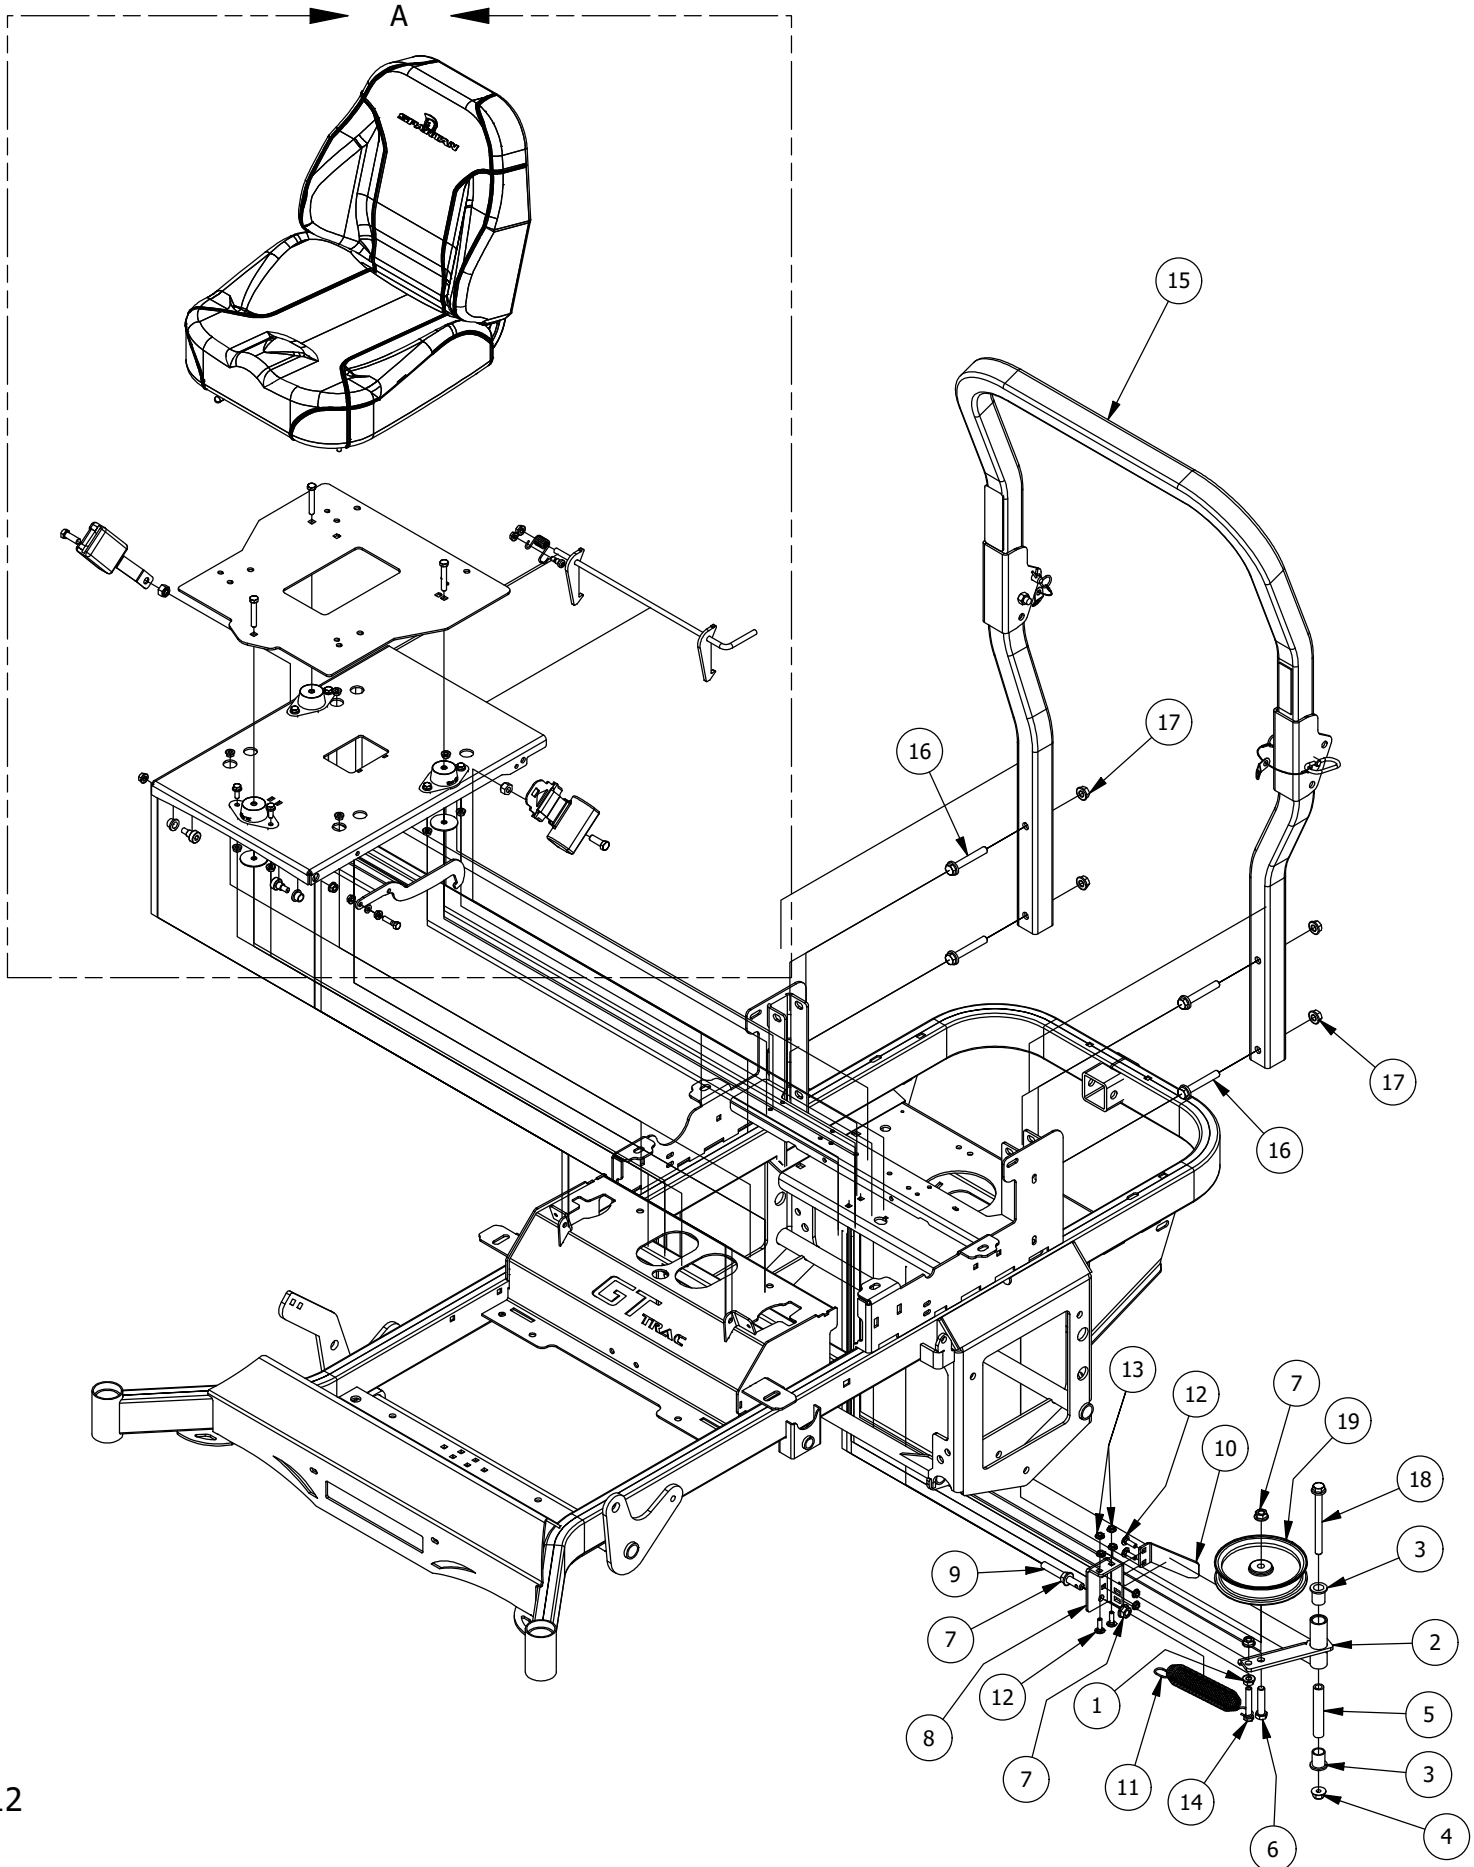

Seat Frame and Pump Idler Assemblies

Seat Frame and Pump Idler Assemblies			
ITEM	QTY	PART NUMBER	DESCRIPTION
1	2	413-0001-00	7/16-14 HEX FLANGE NUT W/SERR ZINC
2	1	490-0018-00	Mower Pump Idler Assembly
3	2	410-0007-00	3/4" ID X 15/16" OD X 1-1/8" LENGTH FLANGE BUSHING
4	1	413-0002-00	1/2-13 NYLON INSERT FLANGE LOCKNUT ZC YELLOW
5	1	425-0006-00	Mower Inner Idler Spacer
6	1	418-0012-00	1/2-13 X 2-1/4 HEX C/S GR 5 ZINC
7	3	413-0010-00	1/2-13 HEX FLANGE NUT W/SERR ZINC
8	1	439-0244-00	Deck Idler Puller Tensioning Bracket
9	1	430-0001-00	Mower Pump Spring Tensioner
10	1	439-0132-00	RT/SRT Clutch Anti-rotation Brkt
11	1	434-0007-00	2019 Mower Deck Spring
12	4	418-0010-00	5/16-18 X 1 CARRIAGE BOLT ZC/YEL
13	6	413-0006-00	5/16-18 HEX FLANGE NUT W/SERR ZINC
14	1	418-0013-00	7/16-14 X 2-1/2 HEX C/S GR 5 ZINC
15	1	497-0002-00	Fold down ROPS
16	4	418-0019-00	1/2-13 X 3-1/2 HEX FLANGE BOLT (GR.8) ZC/YEL
17	4	413-0014-00	1/2-13 HEX STOVER LOCKNUT GR C ZINC
18	1	418-0009-00	1/2-13 X 5-1/2 HEX FLANGE BOLT GR 8 ZY
19	1	433-0014-00	6-3/4" Idler Pulley, 7/16" Spacer Assembly