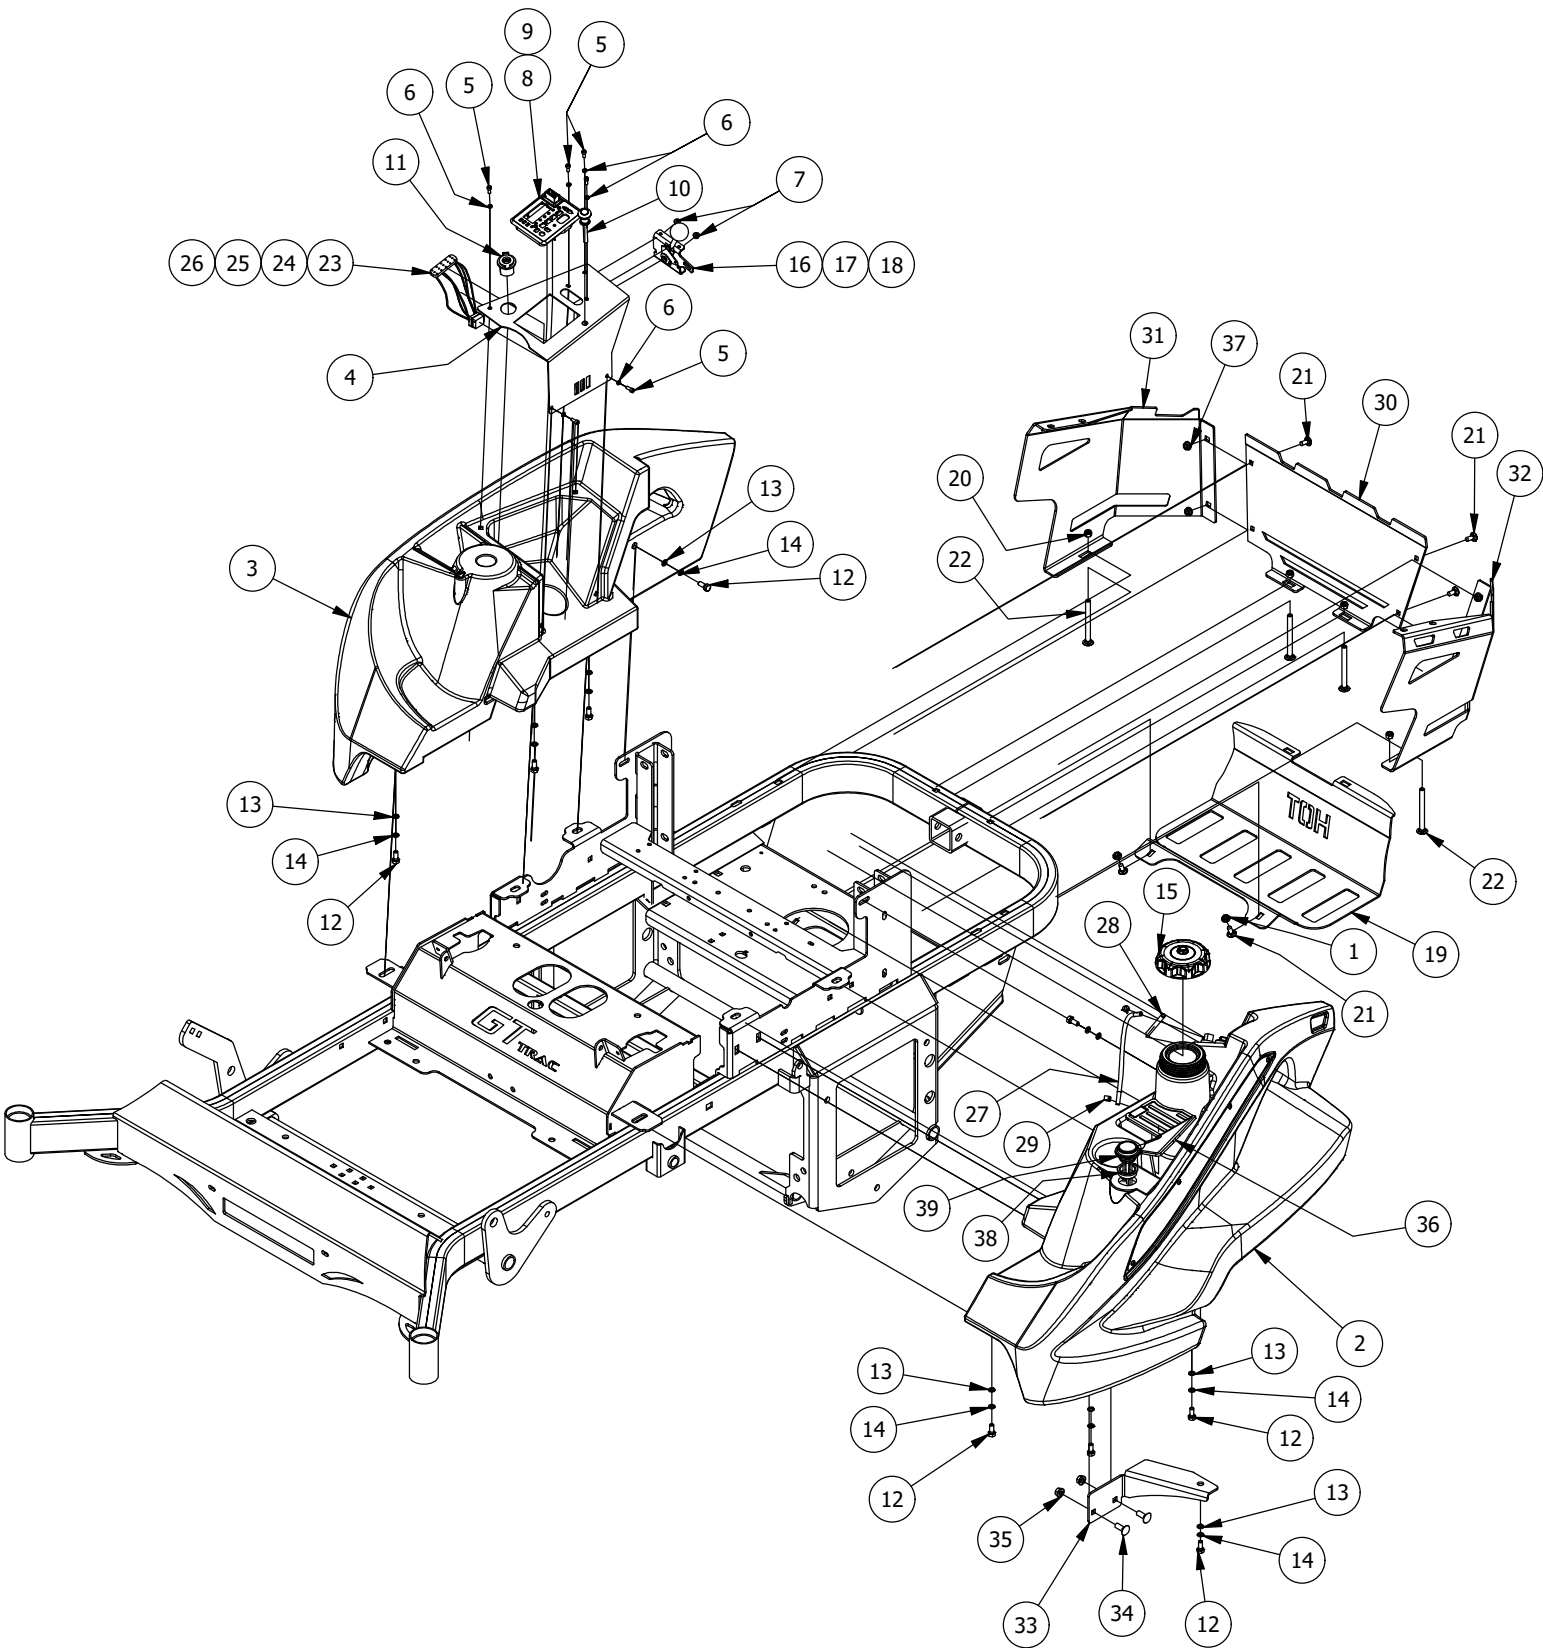

Gas Tank Assembly

Gas Tank Assembly

ITEM	QTY	PART NUMBER	DESCRIPTION
1	2	413-0006-00	5/16-18 HEX FLANGE NUT W/SERR ZINC
2	1	467-0001-00	Mower Gasoline Fuel Tank Assembly
3	1	467-0002-00	Mower Console
4	1	439-0022-00	Mower Control Panel Bracket
5	6	418-0055-00	10-24 X 1/2 SOCKET C/S 18-8 SS
6	6	419-0011-00	#10 SPLIT LOCKWASHER 18-8 SS
7	2	413-0008-00	10-24 NYLON INSERT LOCKNUT 18-8 SS
8	1	486-0004-00	Mower Control Console, Carbureted Engine
9	1	486-0003-00	Mower Control Console-EFI
10	1	464-0002-00	Choke Cable
11	1	677-2075-00	12 Volt Auxiliary Plug
12	9	418-0054-00	5/16-18 X 3/4 HEX C/S ZINC
13	9	419-0007-00	5/16 Flat Washer
14	9	419-0009-00	5/16 SPLIT LOCKWASHER ZINC
15	1	467-0008-00	Tank Fill Neck Non-Venting Cap
16	1	464-0001-00	Mower Throttle Cable Assembly w / Handle
17	1	464-0006-00	Kawasaki 730 EFI & 850 EFI Throttle
18	1	564-0004-00	Kawasaki FX1000 Throttle Cable
19	1	439-0006-00	Mower Muffler Guard
20	4	413-0013-00	3/8-16 NYLON INSERT FLANGE LOCKNUT ZINC
21	6	418-0008-00	5/16-18 X 3/4 CARRIAGE BOLT ZINC
22	4	418-0018-00	3/8-16 X 4 CARRIAGE BOLT ZINC/YEL
23	1	486-0010-00	Mower B&S Vanguard 28hp/32hp/36hp Harness
24	1	486-0024-00	Kawasaki EFI Wiring Harness
25	1	486-0040-00	Vanguard 26/Kawasaki 852cc/ Kawasaki FX1000 Wiring Harness
26	1	486-0019-00	Vanguard 37 HP Wire Harness
27	1	751-1014-00	1/4 Fuel Line - Low Perm
28	1	451-0002-00	Mower Fuel Tank Black 3/16" Vent Tube
29	2	472-0004-00	1/2" (#8) Hose Clamp
30	1	439-0690-00	2021 RT/SRT Engine Cowling Center
31	1	439-0691-00	2021 RT/SRT Engine Cowling Right
32	1	439-0692-00	2021 RT/SRT Engine Cowling Left
33	1	439-0448-00	RT/SRT Gas Tank Support
34	2	418-0045-00	3/8-16 X 1 Carriage Bolt Zinc Yellow
35	2	413-0020-00	3/8-16 HEX FLANGE NUT W/SERR ZINC YELLOW
36	1	481-0004-00	Rubber Tank Storage Compartment Insert
37	4	413-0022-00	5/16-18 HEX FLANGE NUT W/SERR ZINC YELLOW
38	1	467-0013-00	Fuel Level Gauge Grommet
39	1	467-0035-00	RT/SRT Rochester Fuel Gauge(8688-00003)