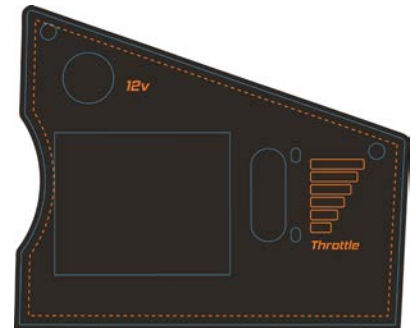

491-0093-00
Spartan EFI Console Decal