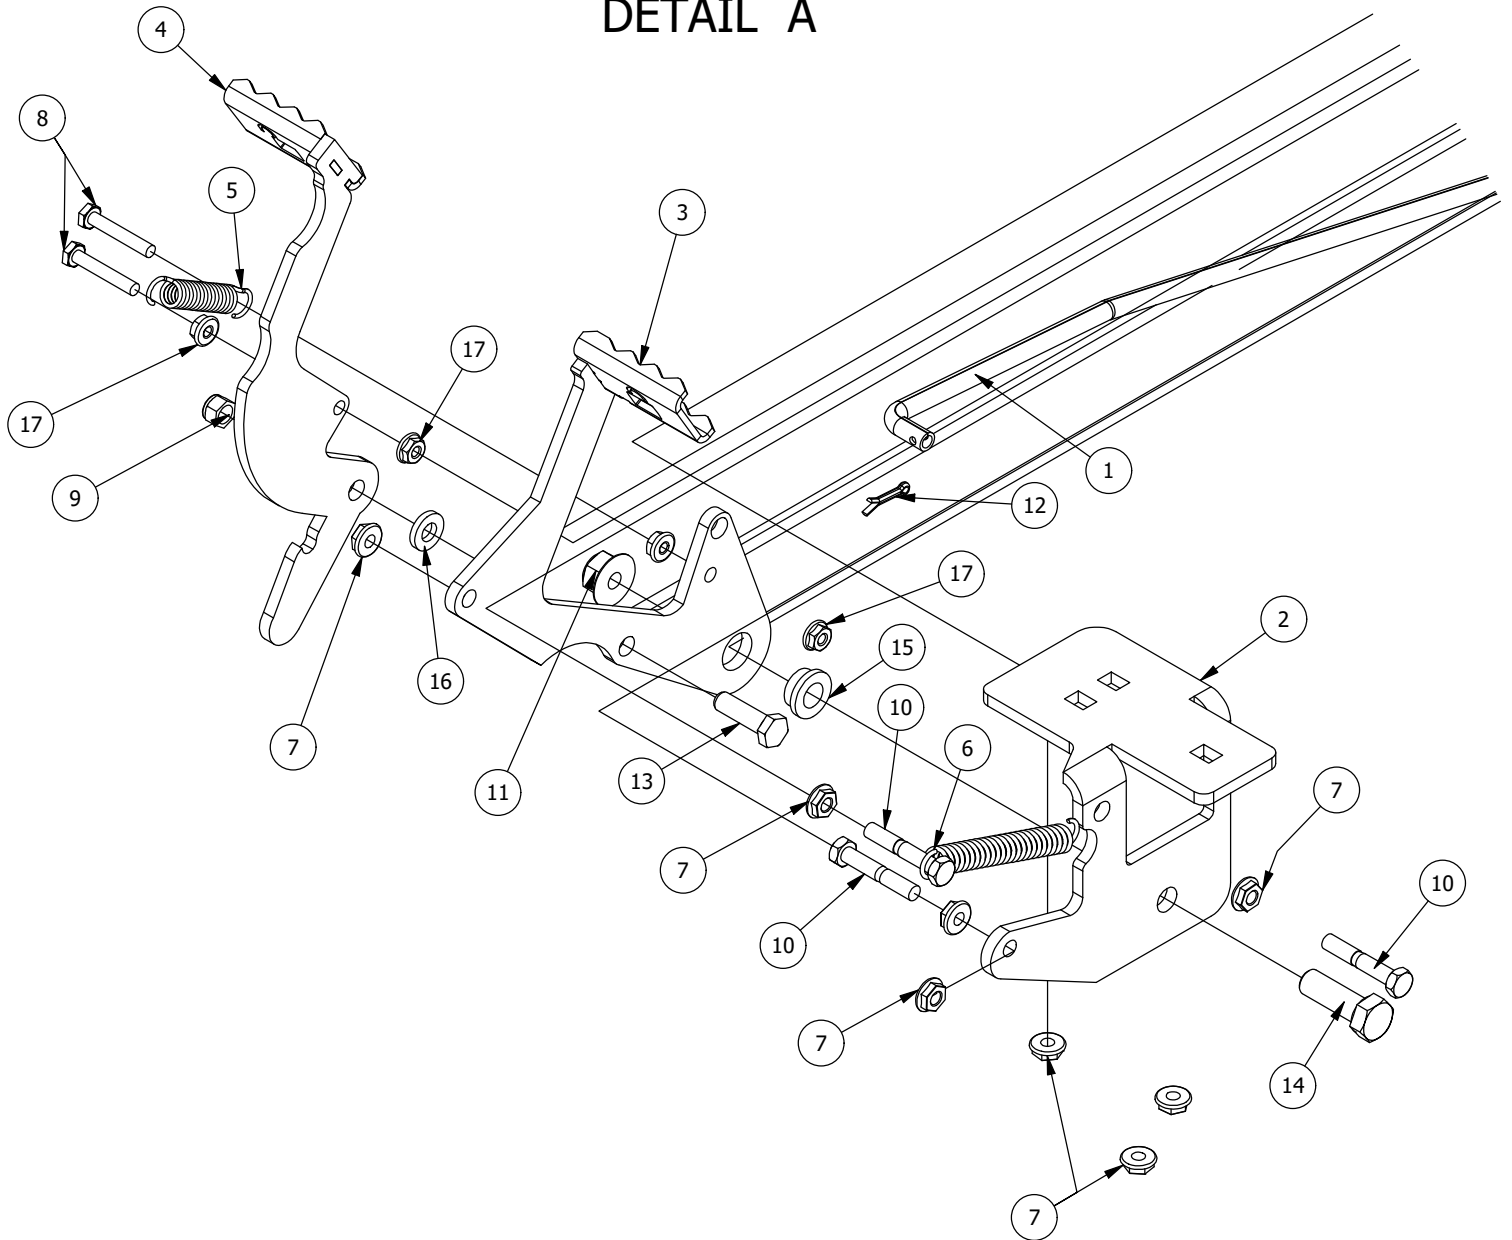

DETAIL A

Detail A			
ITEM	QTY	PART NUMBER	DESCRIPTION
1	1	435-0004-00	Mower Brake Linkage
2	1	439-0009-03	Mower Frame Brake Mounting Bracket
3	1	490-0016-03	Mower Brake Lock Lever Assembly
4	1	490-0017-03	Mower Brake Unlock Lever Assembly
5	2	434-0003-00	Brake Pedal Release Spring
6	1	434-0015-00	Brake Pedal Release Spring
7	11	413-0006-00	5/16-18 HEX FLANGE NUT W/SERR ZINC
8	3	418-0029-00	1/4-20 X 1-1/4 HEX C/S GR 2 ZINC
9	1	413-0013-00	3/8-16 NYLON INSERT FLANGE LOCKNUT ZINC
10	3	418-0027-00	5/16-18 X 1-3/4 HEX C/S GR 2 ZINC
11	8	413-0002-00	1/2-13 NYLON INSERT FLANGE LOCKNUT ZC YELLOW
12	1	420-0001-00	1/8 X 3/4 COTTER PIN ZINC
13	1	418-0030-00	3/8-16 X 1-1/4 HEX C/S GR 2 ZINC
14	1	418-0028-00	1/2-13 X 1-1/2 HEX C/S GR 2 ZINC
15	7	410-0009-00	1/2" ID X 3/4" OD X 3/8" LENGTH FLANGE BUSHING
16	1	413-0052-00	3/8 ID X 3/4 OD X .125 THK BRONZE WASHER
17	6	413-0012-00	1/4-20 HEX FLANGE NUT W/SERRATIONS ZC YELLOW