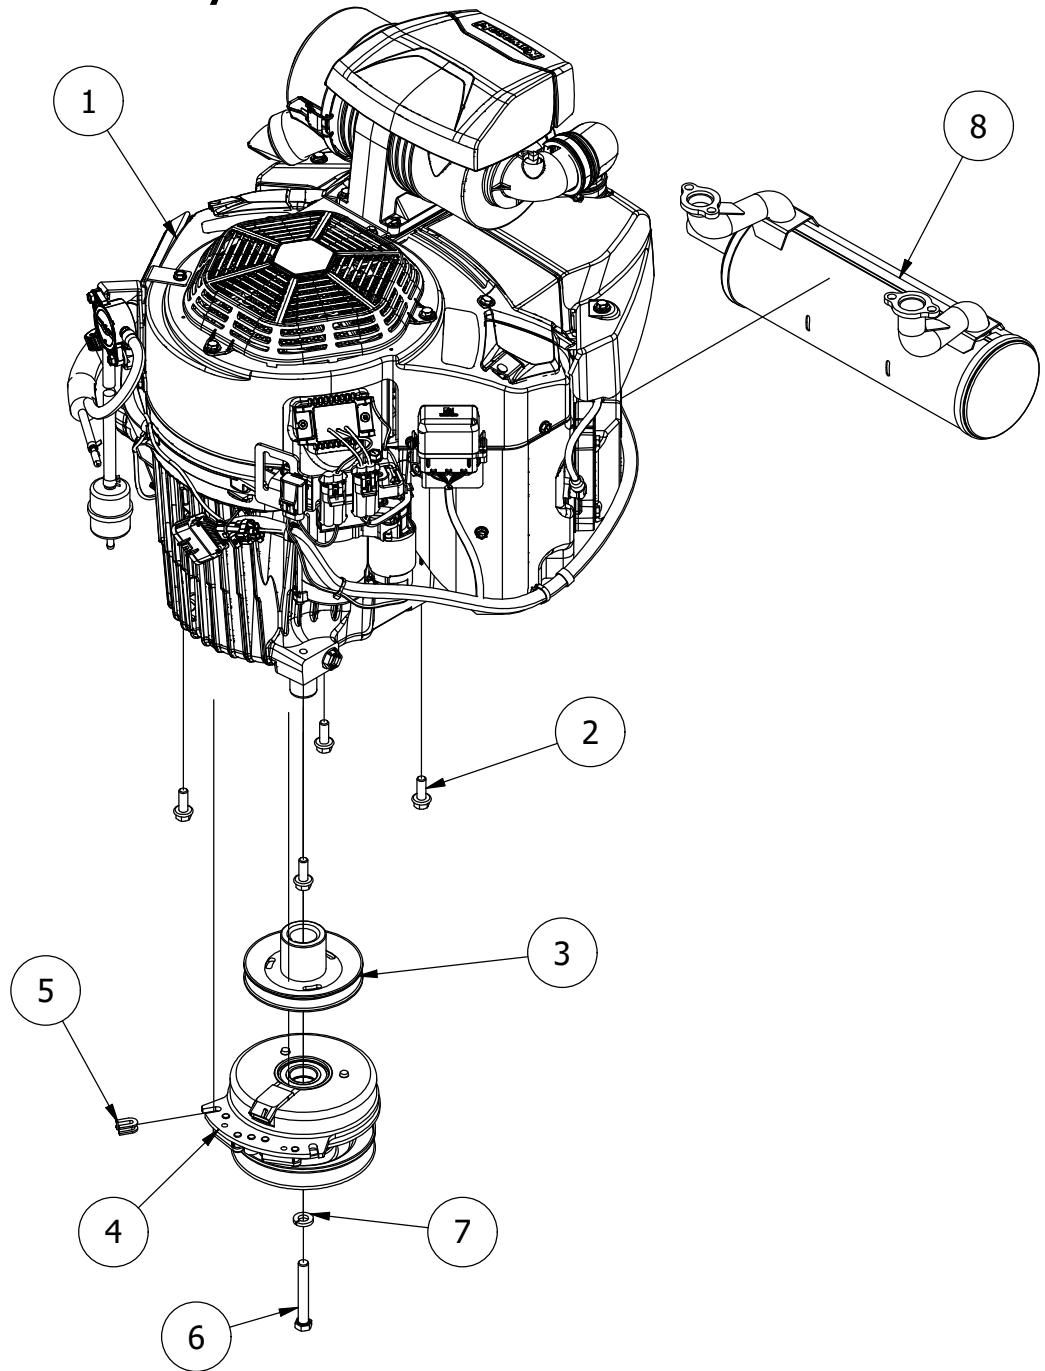

Kawasaki FXT 1000V EFI Engine Assembly

Kawasaki FXT 1000V EFI Engine Assembly			
ITEM	QTY	PART NUMBER	DESCRIPTION
1	1	415-0088-00	Kawasaki FXT1000V-EFI Engine
2	4	418-0023-00	3/8-16 X 1-1/8 IND HWH W/SERR TRI LOB ZY
3	1	433-0001-00	Mower Hydraulic Pump Drive Pulley, A Belt
4	1	470-0002-00	PTO Clutch
5	1	437-0025-00	Mower Rotation Stop Brkt Sleeve
6	1	418-0022-00	7/16-20 X 3 HEX C/S GR 8 ZC YELLOW
7	1	419-0005-00	7/16 SPLIT LOCKWASHER GR 8 ZC YELLOW
8	1	415-0093-00	Exhaust for Kaw1000EFI